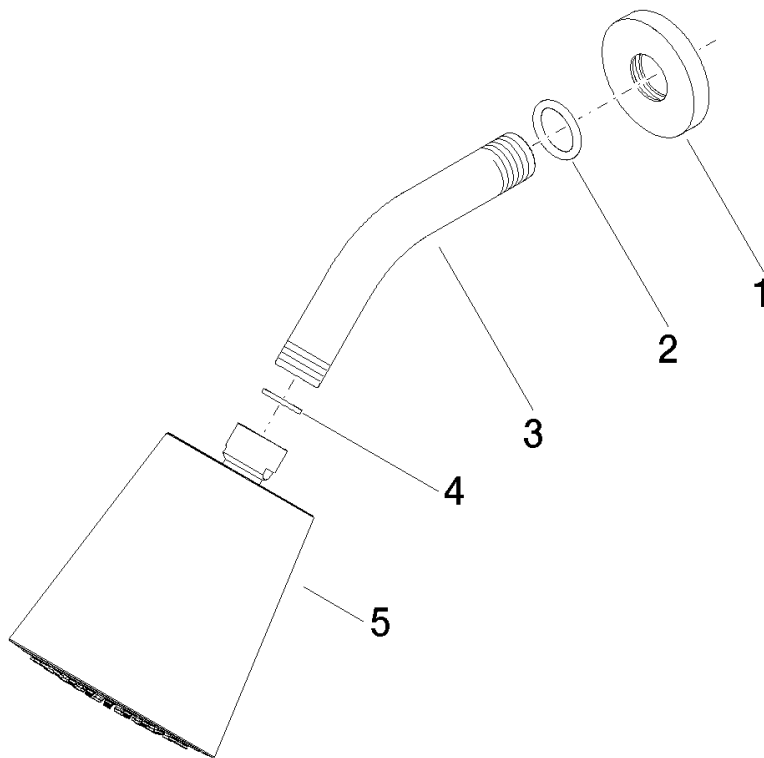

Shower - TARA

Shower head

Article number: 28 504 979-08 0010

Shower - TARA

Shower head

Article number: 28 504 979-08 0010

Spare parts list

Position	Quantity used	Item Number	Spare part	Delivery time
1	1	09 27 22 003-08	rosette	20
2	1	09 14 10 026 90	seal	10
3	1	09 11 03 011-08	connection	20
4	1	09 14 20 002 90	seal	60
5	1	90 12 05 054 01-08	shower	20