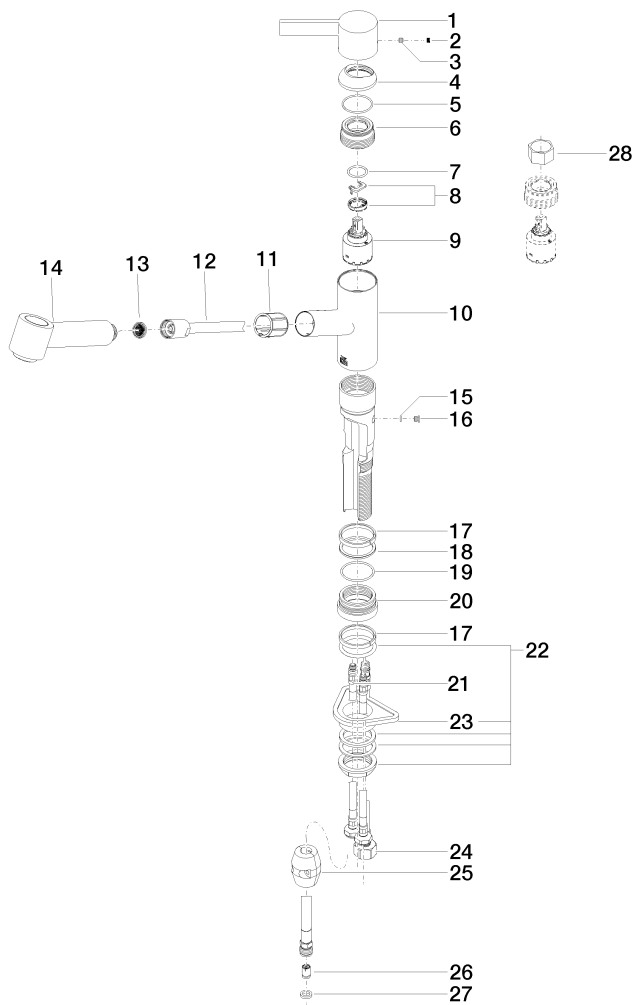

Kitchen - eno

Single-lever mixer with pull-out spout with spray function - Brushed durabronz (23kt)

Article number: 33 870 760-28 0010

Date of manufacture from 5/1/2021

Kitchen - eno

Single-lever mixer with pull-out spout with spray function - Brushed durabron (23kt)

Article number: 33 870 760-28 0010

Date of manufacture from 5/1/2021

Spare parts list

Position	Number of units	Item Number	Spare part	Lead time
1	1	09 20 76 001-28	handle	20
2	1	09 31 20 109 90	plug	2
3	1	09 31 11 030 90	pin	2
4	1	09 28 30 012-28	cover	20
5	1	09 14 10 102 90	seal	2
6	1	09 24 04 270 90	nut	2
7	1	09 14 10 031 90	seal	2
8	1	04 28 10 148 00 90	accessories	2
9	1	90 15 05 064 00 90	cartridge	2
10	1	09 19 76 009-28	sleeve	20
11	1	09 18 40 099 90	sleeve	2
12	1	04 30 02 059 00-28	hose	20
13	1	09 23 01 039 90	sieve	2
14	1	04 12 11 102 00-28	shower	20
15	1	09 14 10 001 90	seal	2
16	1	09 30 30 113 20 90	screw	2
17	1	09 14 15 029 90	ring	2
18	1	09 28 10 144 90	ring	2
19	1	09 14 10 034 90	seal	2
20	1	09 27 76 001-28	rosette	20
21	2	04 30 04 102 00 90	Flexible supply line 3/8" -	2
22	1	04 23 10 044 02 90	fixing set	2
23	1	09 18 40 090 90	sleeve	2
24	1	04 30 04 029 00 90	hose	2
25	1	04 21 50 005 00 90	accessories	2
26	1	09 23 01 096 90	back-flow preventer	2
27	1	09 14 20 019 90	seal	2
31	1	09 30 09 031 90	key	2