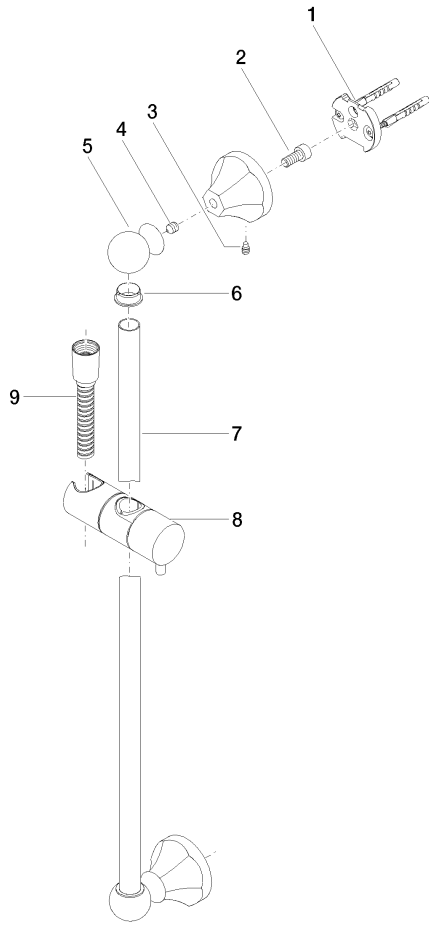

Bathtub - Madison Flair
Slide bar set without hand shower - Brushed durabronz (23kt)
Article number: 26 413 370-28

Bathtub - Madison Flair

Slide bar set without hand shower - Brushed durabron (23kt)

Article number: 26 413 370-28

Spare parts list

Position	Number of units	Item Number	Spare part	Lead time
1	2	05 17 97 507 00 90	fixing set	2
2	2	09 30 30 048 90	screw	2
3	2	09 31 11 140 90	pin	60
4	2	09 31 11 002 90	pin	2
5	2	09 21 40 020-28	connection	20
6	2	09 18 40 009 90	sleeve	2
7	1	08 28 22 596-28	pipe	20
8	1	12 580 970-28	Slider - Brushed durabron (23kt)	20
9	1	28 204 970-28	Metal shower hose 1/2" x 1/2" x 68-7/8" - Brushed durabron (23kt)	2