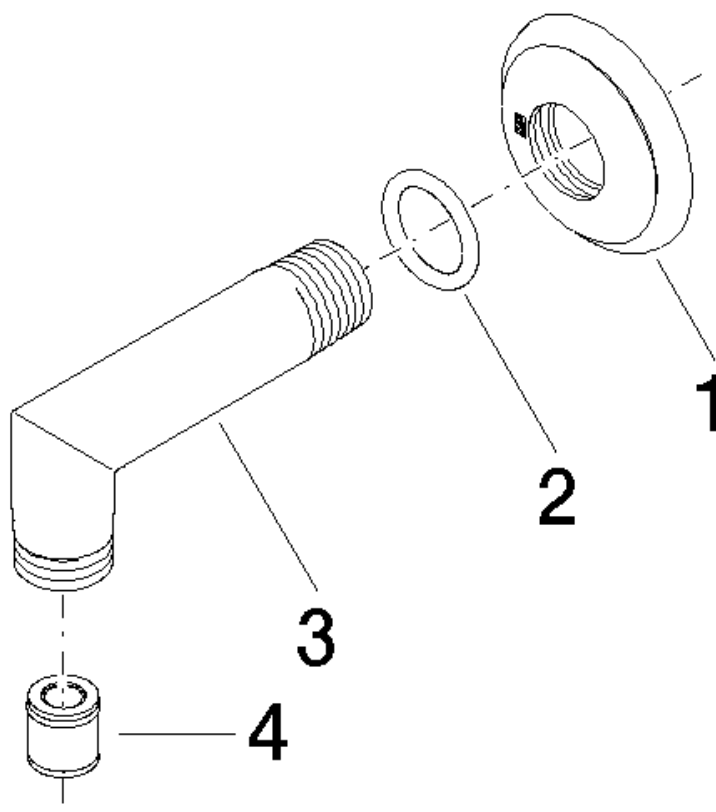

Bathtub - Series-various

Wall elbow - Dark Platinum matte

Article number: 28 450 410-99 0010

Date of manufacture from 7/6/2018

Spare parts list

Position	Number of units	Item Number	Spare part	Lead time
1	1	09 27 35 003-99	rosette	30
2	1	09 14 10 026 90	seal	2
3	1	09 11 03 021-99	connection	30
4	1	09 23 01 141 90	back-flow preventer	2

Bathtub - Series—various

Wall elbow - Dark Platinum matte

Article number: 28 450 410-99 0010

Date of manufacture from 7/6/2018