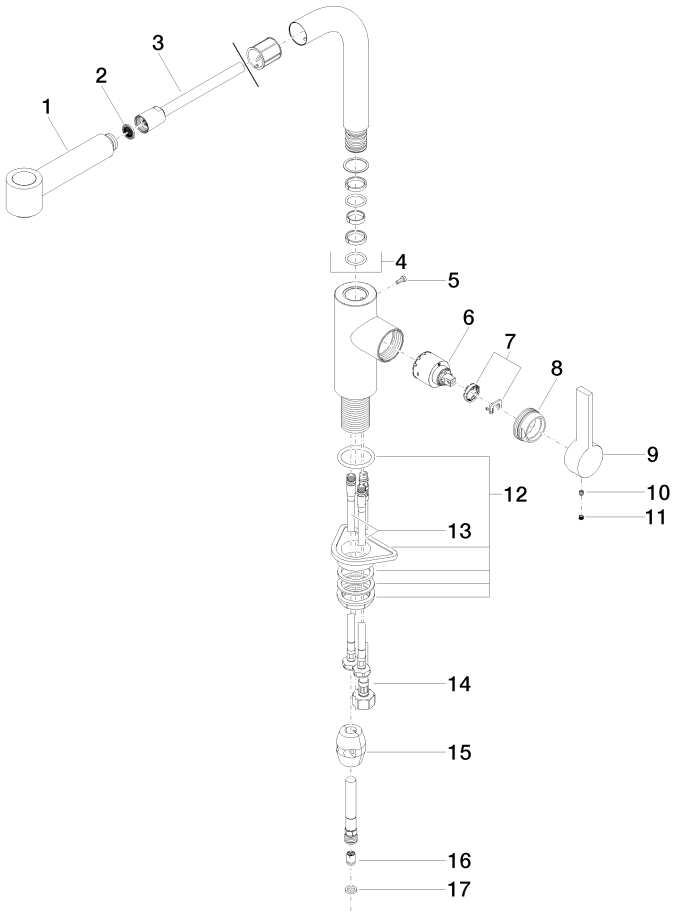

Kitchen -  
Single-lever mixer with pull-out spout with spray function  
Article number: 33 870 790-28 0010

Kitchen -

Single-lever mixer with pull-out spout with spray function

Article number: 33 870 790-28 0010

## Spare parts list

Position	Number of units	Item Number	Spare part	Lead time
1	1	04 12 11 102 00-28	shower	20
2	1	09 23 01 039 90	sieve	2
3	1	90 30 02 059 00-28	hose	20
4	1	90 28 22 186 00-28	spout	20
5	1	09 30 30 054 90	screw	2
6	1	90 15 05 061 00 90	cartridge	60
7	1	90 28 10 148 00 90	accessories	2
8	1	09 24 04 141-28	nut	20
9	1	09 20 79 040-28	handle	20
10	1	90 31 11 030 00 90	pin	2
11	1	90 31 20 109 00 90	plug	2
12	1	04 23 10 044 02 90	fixing set	2
13	2	04 30 04 106 00 90	hose	2
14	1	04 30 04 029 00 90	hose	2
15	1	04 21 50 005 00 90	accessories	2
16	1	09 23 01 096 90	back-flow preventer	2
17	1	90 14 20 019 00 90	seal	2