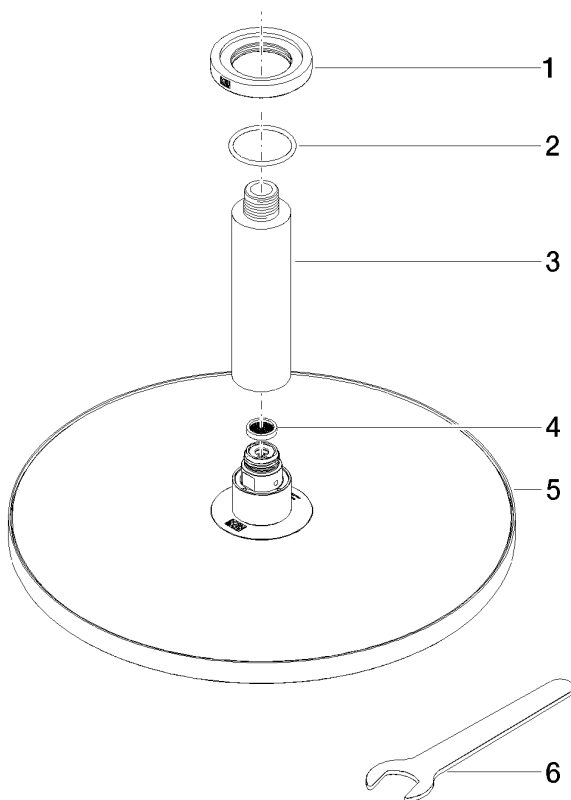

Shower - IMO

Rain shower with ceiling fixing 300 mm

Article number: 28 689 970-28 0010

Shower - IMO

Rain shower with ceiling fixing 300 mm

Article number: 28 689 970-28 0010

Spare parts list

| Position | Quantity used | Item Number | Spare part | Delivery time |
|----------|---------------|--------------------|------------|---------------|
| 1 | 1 | 09 27 22 040-28 | rosette | 20 |
| 2 | 1 | 09 14 10 141 90 | seal | 2 |
| 3 | 1 | 09 11 03 080-28 | connection | 20 |
| 4 | 1 | 09 23 01 075 90 | insert | 2 |
| 5 | 1 | 04 12 05 091 10-28 | shower | 20 |
| 6 | 1 | 09 30 09 069 90 | key | 10 |