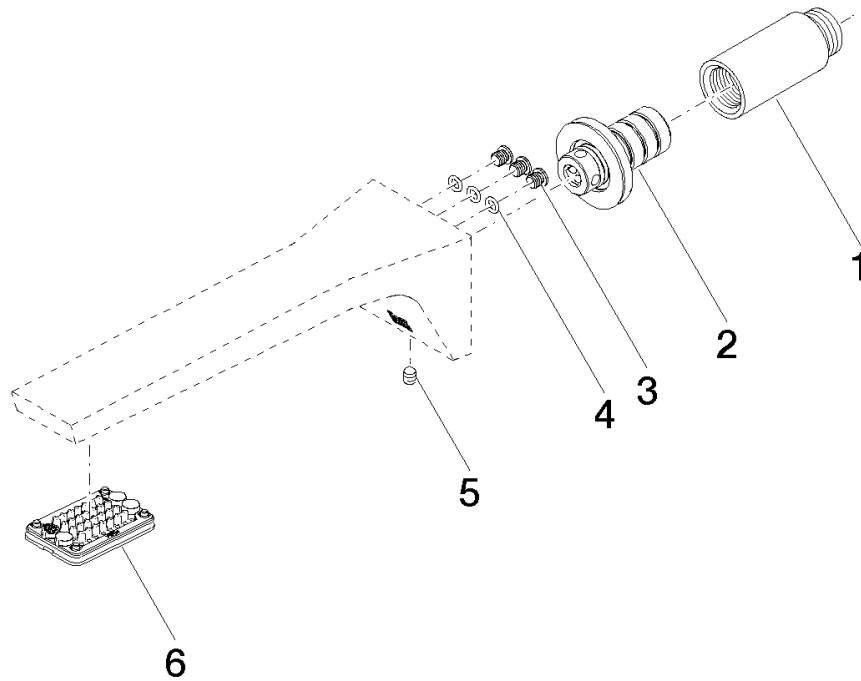

Washbasin - CL.1

Wall-mounted basin spout without pop-up waste - Dark Platinum matt

Article number: 13 800 705-99

Date of manufacture from 3/9/2015

Washbasin - CL.1

Wall-mounted basin spout without pop-up waste - Dark Platinum matt

Article number: 13 800 705-99

Date of manufacture from 3/9/2015

Spare parts list

Position	Quantity used	Item Number	Spare part	Delivery time
1	1	09 24 03 081 10 90	extension	2
2	1	90 24 03 108 01 90	nipple set	2
3	3	09 30 30 113 20 90	screw	2
4	3	09 14 10 001 90	seal	2
5	1	04 31 11 004 00 90	pin	2
6	1	90 11 02 297 00 90	aerator	2