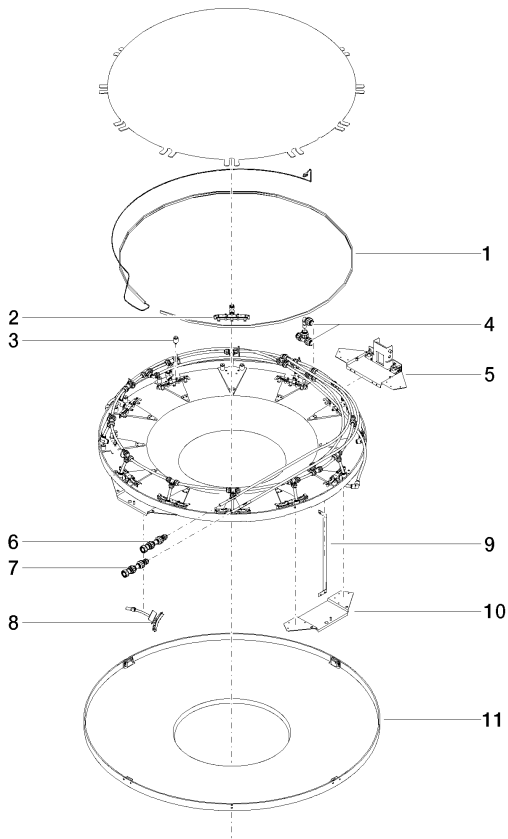

Shower - SERIES-VARIOUS  
RAINMOON Rain panel  
Article number: 41 610 979-10 0010

Shower - SERIES-VARIOUS  
RAINMOON Rain panel  
Article number: 41 610 979-10 0010

## Spare parts list

Position	Quantity used	Item Number	Spare part	Delivery time
1	1	90 10 01 183 00 90	lamp	2
2	12	90 17 09 056 01 90	jet module	60
3	24	90 18 40 222 00 90	adaptor	2
4	1	90 24 04 321 00 90	threaded connector	60
5	1	90 17 20 211 00 90	joint	60
6	1	90 24 04 346 01 90	connection AQUACIRCLE	2
7	1	90 24 04 346 02 90	connection TEMPEST	2
8	12	90 17 09 057 01 90	jet module	2
9	4	90 17 20 217 00 90	holder	60
10	3	90 17 20 216 00 90	holder	60
11	1	90 11 02 325 00 90	cover	2