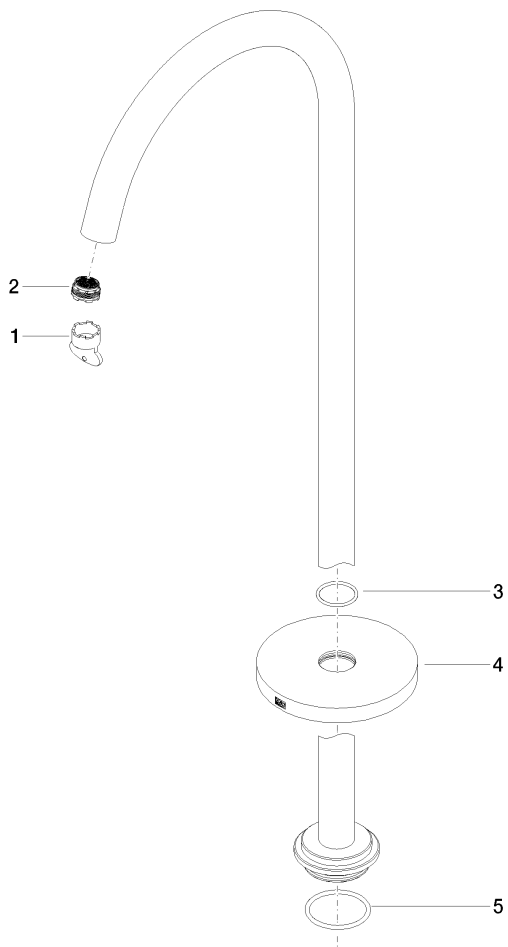

Bathtub - Meta

Tub spout without diverter for freestanding installation - black matte

Article number: 13 672 661-33

Date of manufacture from 5/27/2021

Bathtub - Meta

Tub spout without diverter for freestanding installation - black matte

Article number: 13 672 661-33

Date of manufacture from 5/27/2021

Spare parts list

Position	Number of units	Item Number	Spare part	Lead time
1	1	04 30 09 027 00 90	key	2
2	1	09 29 03 127 90	aerator	60
3	1	09 14 10 101 90	seal	2
4	1	09 27 85 003-33	rosette	30
5	1	09 14 10 084 90	seal	2