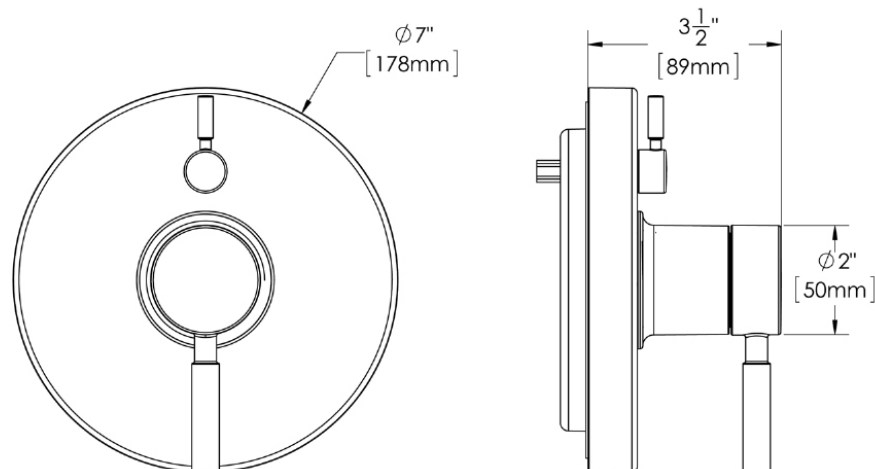

FINISH:

PC BN

WARRANTY:

- 1 year limited

DIMENSIONS:

NOTE: 1. All dimensions are in inches (millimeters) unless otherwise specified and are subject to change without notice.

Architect/Engineer Approval Space: