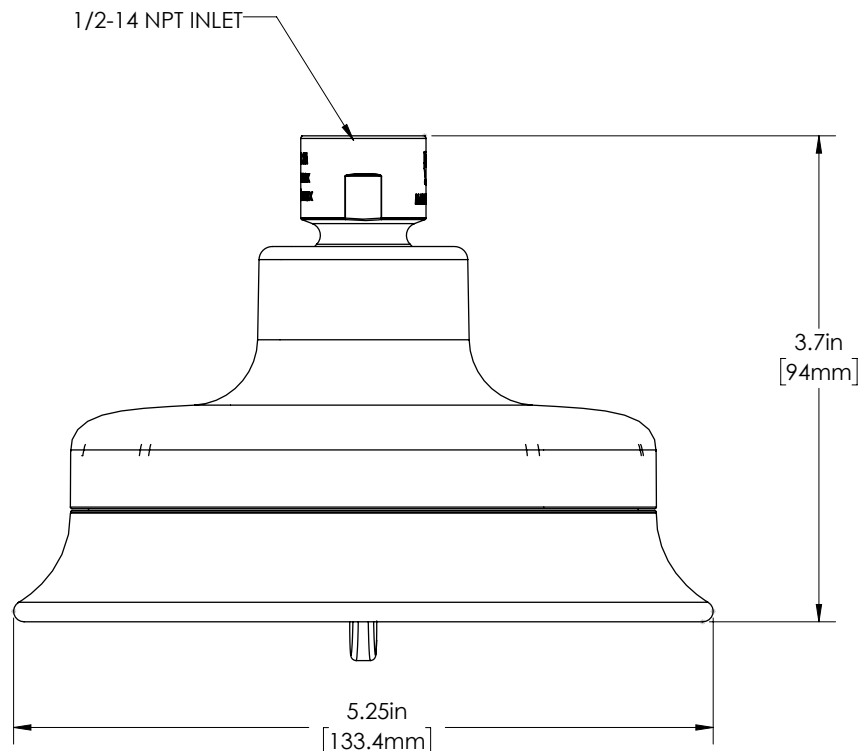

DIMENSIONS:

NOTE: 1. All dimensions are in inches (millimeters) unless otherwise specified and are subject to change without notice.

Architect/Engineer Approval Space:

SPEAKMAN
400 ANCHOR MILL ROAD
NEW CASTLE, DE 19720

P: 800-537-2107
F: 800-977-2747
W: WWW.SPEAKMAN.COM
R: OCTOBER 2016