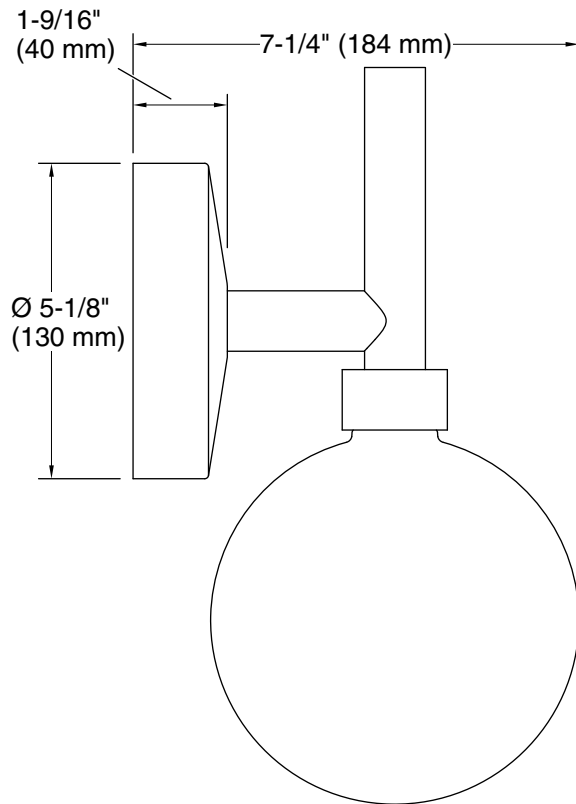

Required Electrical Service

One circuit required.

Lights: 120 V, 60 Hz

Technical Information

All product dimensions are nominal.

Installation Type: Wall-mount

Material: Steel, Aluminum, Glass

Number of Lights: 1