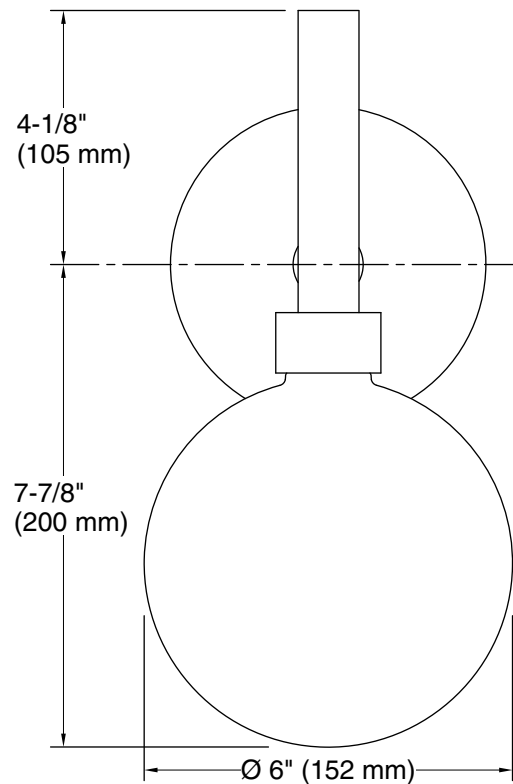

Required Electrical Service

One circuit required.

Lights: 120 V, 60 Hz

Technical Information

All product dimensions are nominal.

Installation Type: Wall-mount

Material: Steel, Aluminum, Glass

Number of Lights: 1