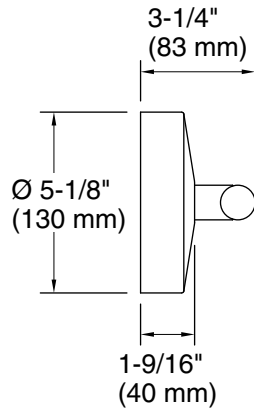

Color	Code	Description
	SNL	Polished Nickel
	CPL	Polished Chrome
	BLL	Matte Black
	2GL	Brushed Moderne Brass

Required Electrical Service

One circuit required.

Lights: 120 V, 60 Hz

Technical Information

All product dimensions are nominal.