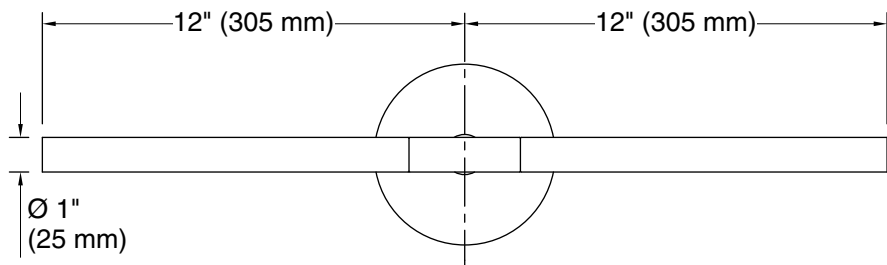

Color	Code	Description
	SNL	Polished Nickel
	CPL	Polished Chrome
	BLL	Matte Black
	2GL	Brushed Moderne Brass

Required Electrical Service

One circuit required.

Lights: 120 V, 60 Hz

Technical Information

All product dimensions are nominal.