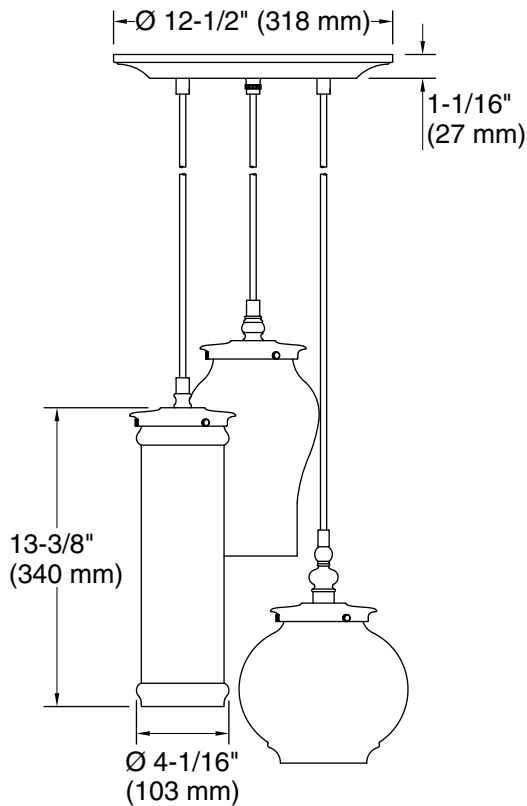

Required Electrical Service

One circuit required.

Lights: 120 V, 60 Hz

Technical Information

All product dimensions are nominal.

Installation Type: Ceiling-mount

Material: Brass

Number of Lights: 3

Lighting Type: Socket-based

Socket Type: E-12 Candelabra

Number of Shades: 3

Shade Type: Glass - clear

Hanging Type: Cord

Height: $32\text{-}5/8\text{''}$ (828 mm) - $152\text{-}5/8\text{''}$ (3876 mm)

Electrical component rating: Socket Rating: 60 Hz, 60 W, 1350 Lumens, 3000K