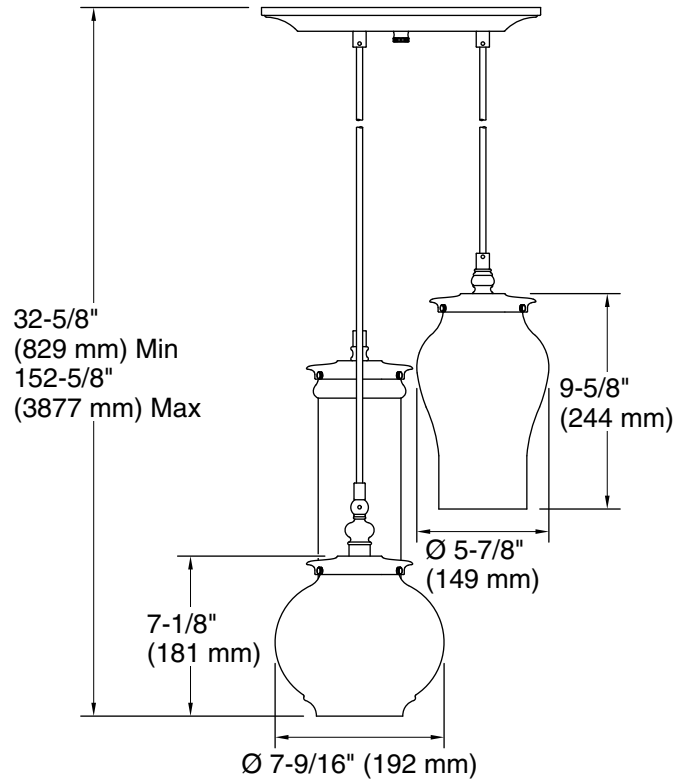

Required Electrical Service

One circuit required.

Lights: 120 V, 60 Hz

Technical Information

All product dimensions are nominal.

Installation Type: Ceiling-mount

Material: Brass

Number of Lights: 3

Lighting Type: Socket-based

Socket Type: E-12 Candelabra

Number of Shades: 3

Shade Type: Glass - clear

Hanging Type: Cord

Height: $32\text{-}5/8\text{''}$ (828 mm) - $152\text{-}5/8\text{''}$ (3876 mm)

Electrical component rating: Socket Rating: 60 Hz, 60 W, 1350 Lumens, 3000K