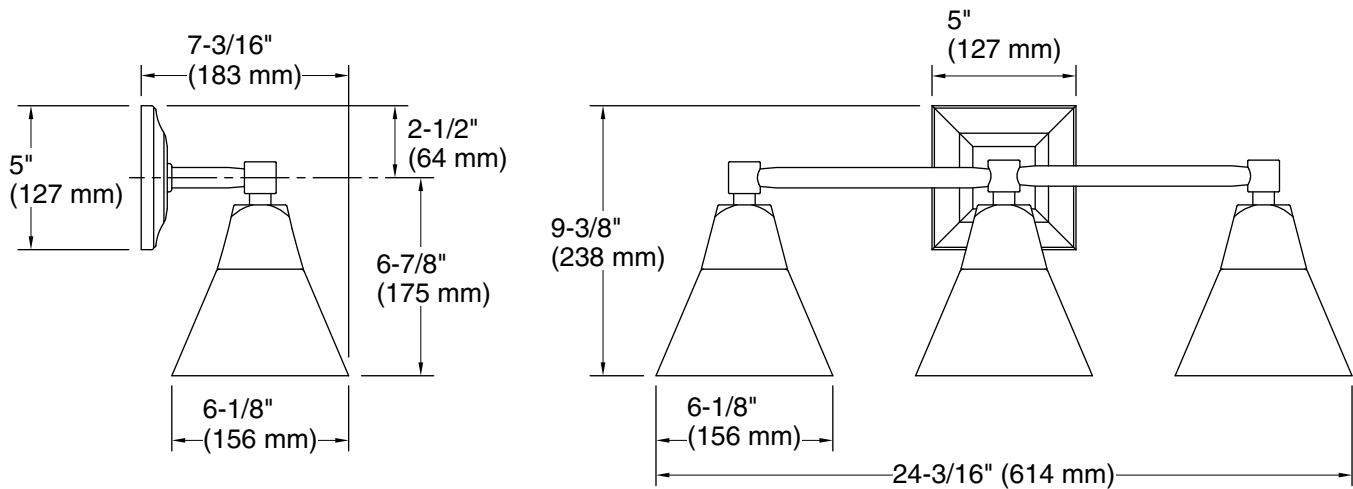

Required Electrical Service

One circuit required.

Lights: 120 V, 60 Hz

Technical Information

All product dimensions are nominal.

Installation Type: Wall-mount

Material: Brass

Number of Lights: 3

Lighting Type: Socket-based

Socket Type: E-26 Medium

Number of Shades: 3

Shade Type: Glass - frosted

Electrical component rating: Socket Rating: 60 Hz, 60 W, 2400 Lumens, 3000K