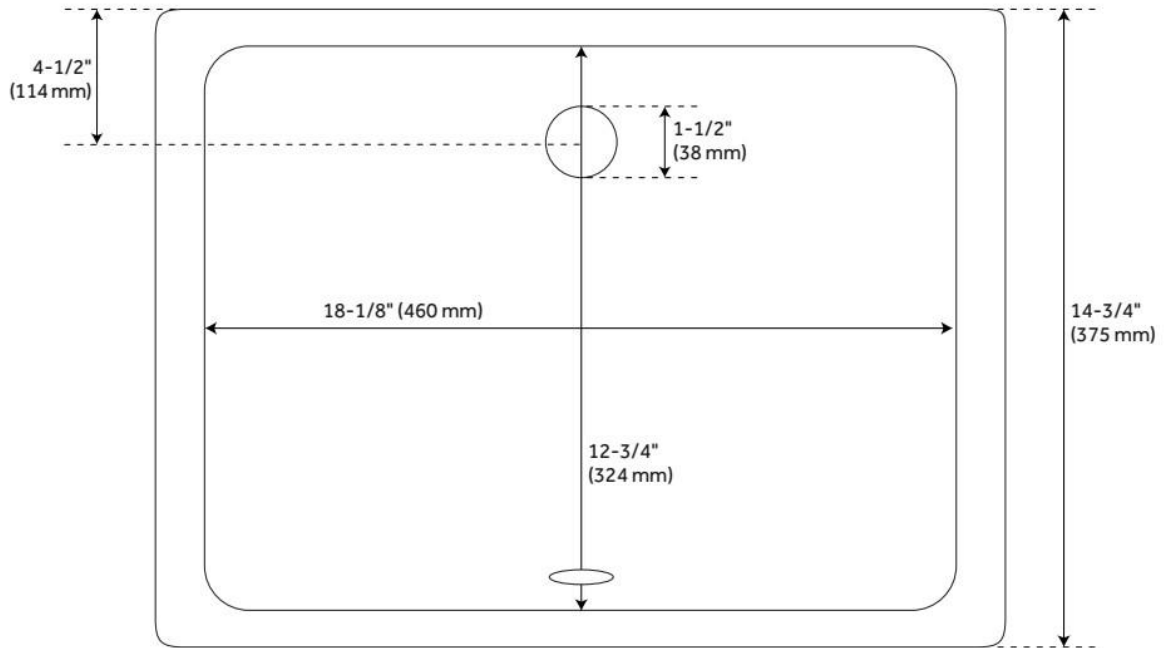

RECTANGULAR PORCELAIN UNDERMOUNT BATHROOM SINK - WHITE

SKU: 416462
Code: SH416462

REVISED 7/29/2024