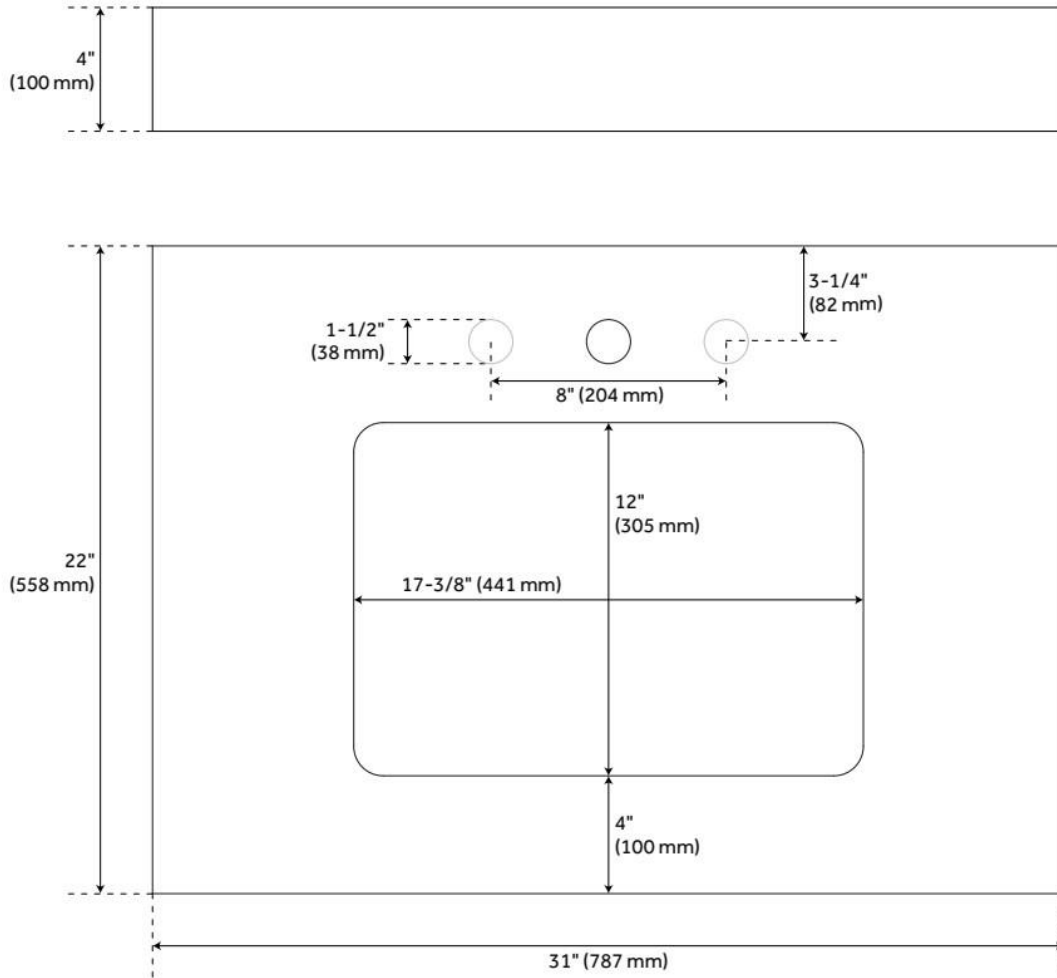

31" X 22" 3CM QUARTZ VANITY TOP FOR RECTANGULAR UNDERMOUNT SINK - FEATHERED

SKU: 950515

Code: SH457043, SH457044

REVISED 7/29/2024