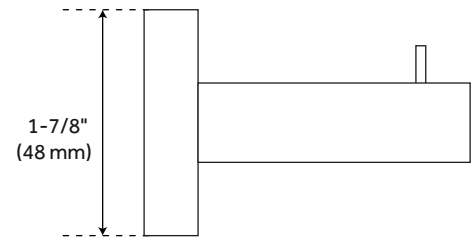

ULTRA

EURO TOILET PAPER HOLDER

SKU: 926611