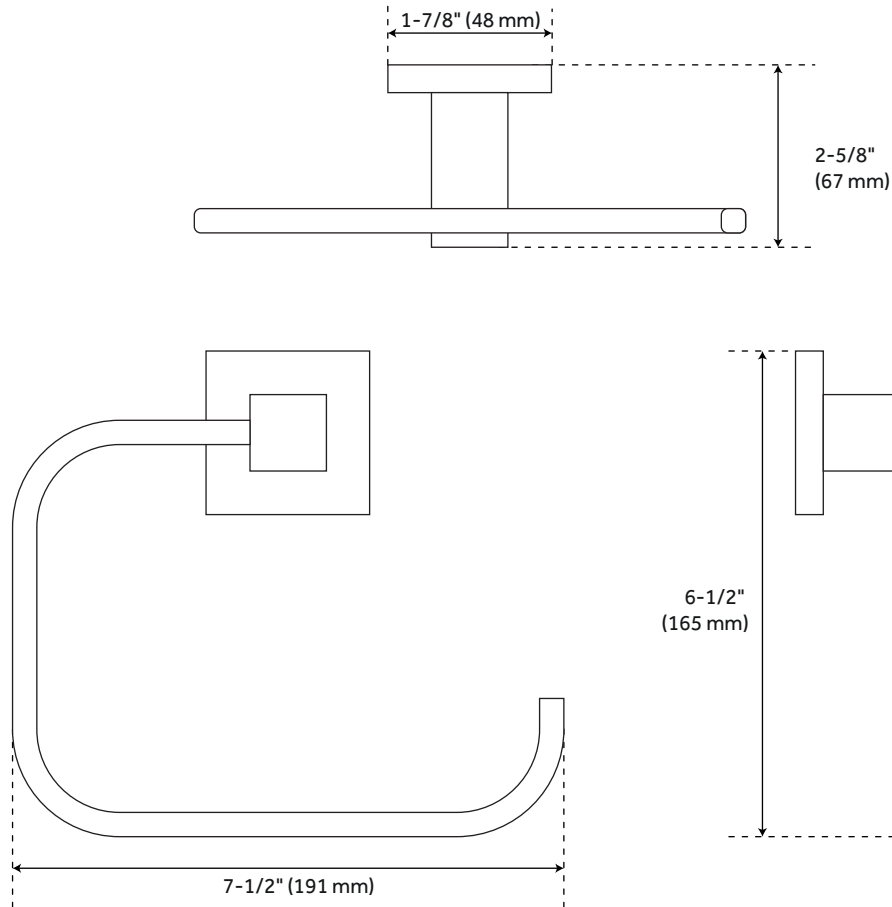

### FEATURES

- Includes towel bar, towel ring, robe hook and Euro-style wall-mount toilet paper holder
- 30" Towel bar: 30-3/4" L  
(3" extension from wall)
- Towel ring: 7-1/2" L x 6-1/2" H  
(2-5/8" extension from wall)
- Robe hook: 1-7/8" L x 2-1/4" H  
(2-1/8" extension from wall)
- Euro toilet paper holder: 7" L x 1-7/8" H  
(4" extension from wall)
- All base plates measure 1-7/8" L x 1-7/8" H
- Concealed mounting screws included

### FEATURES

- Installation Type: Wall Mount
- Design: Modern
- Material: Brass
- Base Plate Length: 1-7/8"
- Base Plate Height: 1-7/8"
- Length: 7"
- Width: 4"
- Height: 1-7/8"
- Mounting Hardware Included: Yes
- Mounting Hardware Concealed: Yes
- Assembly Required: No

### PRODUCT IMAGE

### FEATURES

Installation Type: Wall Mount  
Design: Modern  
Material: Brass  
Length: 7-1/2"  
Height: 6-1/2"  
Depth: 2-5/8"  
Base Plate Length: 1-7/8"  
Base Plate Height: 1-7/8"  
Mounting Hardware Included: Yes  
Mounting Hardware Concealed: Yes