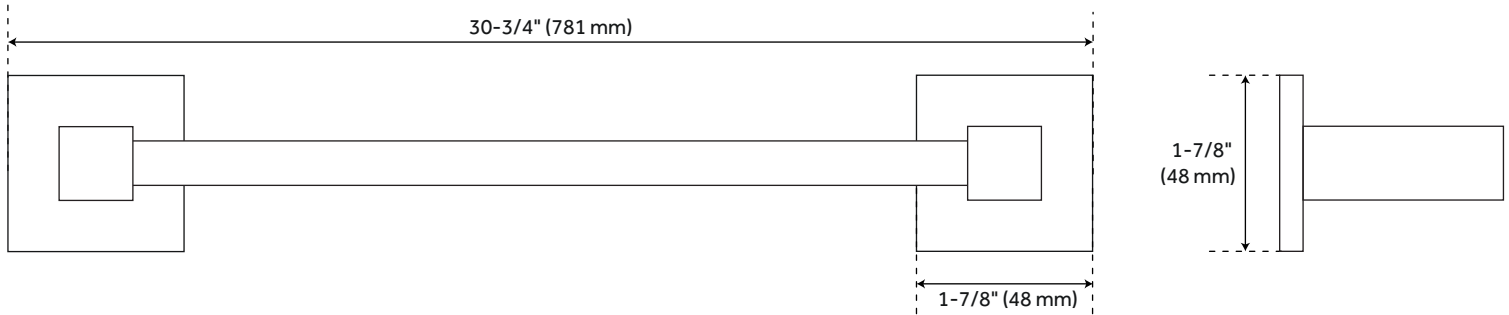

30" ULTRA

TOWEL BAR

SKU: 926611

FEATURES

Installation Type: Wall Mount
Design: Modern
Material: Brass
Length: 30-3/4"
Height: 1-7/8"
Depth: 3"
Base Plate Length: 1-7/8"
Base Plate Height: 1-7/8"
Mounting Hardware Included: Yes
Mounting Hardware Concealed: Yes
Assembly Required: No
Number of Rails: 1
Centers: 29"