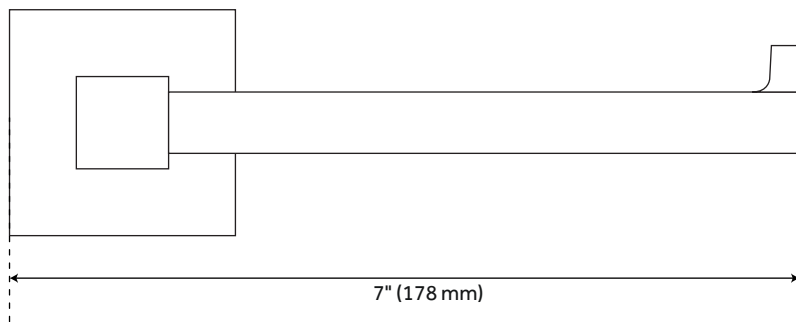

ULTRA

EURO TOILET PAPER HOLDER

SKU: 926611