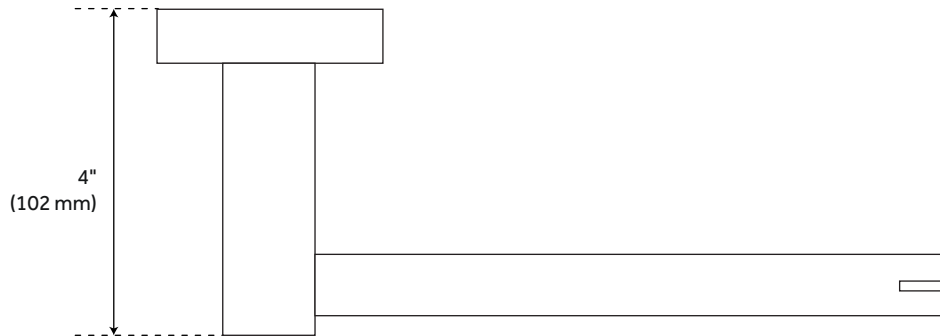

ULTRA

EURO TOILET PAPER HOLDER

SKU: 926611