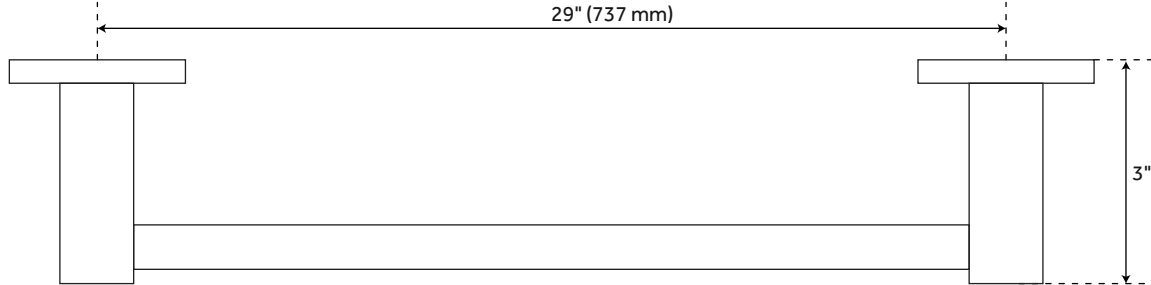

30" ULTRA

TOWEL BAR

SKU: 926611

FEATURES

Installation Type: Wall Mount
Design: Modern
Material: Brass
Length: 30-3/4"
Height: 1-7/8"
Depth: 3"
Base Plate Length: 1-7/8"
Base Plate Height: 1-7/8"
Mounting Hardware Included: Yes
Mounting Hardware Concealed: Yes
Assembly Required: No
Number of Rails: 1
Centers: 29"