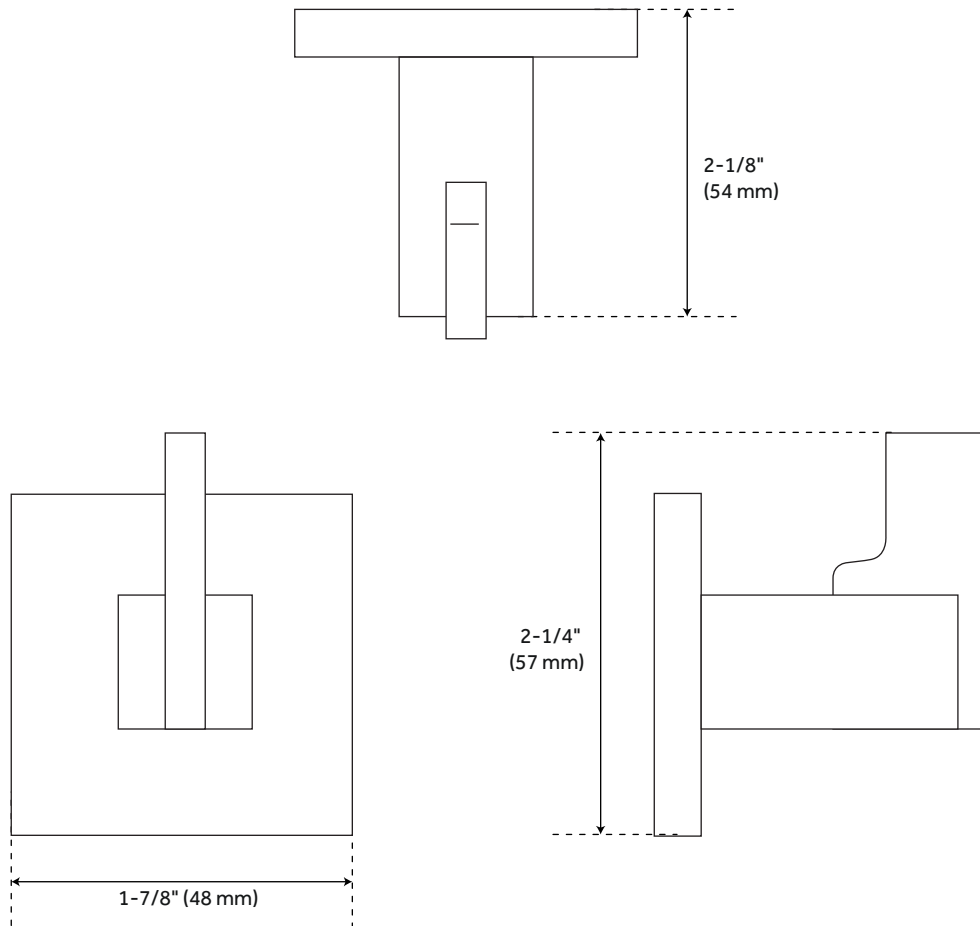

### FEATURES

- Includes towel bar, towel ring, robe hook and Euro-style wall-mount toilet paper holder
- 30" Towel bar: 30-3/4" L  
(3" extension from wall)
- Towel ring: 7-1/2" L x 6-1/2" H  
(2-5/8" extension from wall)
- Robe hook: 1-7/8" L x 2-1/4" H  
(2-1/8" extension from wall)
- Euro toilet paper holder: 7" L x 1-7/8" H  
(4" extension from wall)
- All base plates measure 1-7/8" L x 1-7/8" H
- Concealed mounting screws included

### CONTENTS

ROBE HOOK	.....	PAGE 2
TOILET PAPER HOLDER	.....	PAGE 3
TOWEL RING	.....	PAGE 4
30" TOWEL BAR	.....	PAGE 5

REVISED 09/08/2020

### FEATURES

- Installation Type: Wall Mount
- Design: Modern
- Material: Brass
- Base Plate Length: 1-7/8"
- Base Plate Height: 1-7/8"
- Height: 2-1/4"
- Depth: 2-1/8"
- Mounting Hardware Included: Yes
- Mounting Hardware Concealed: Yes
- Assembly Required: No