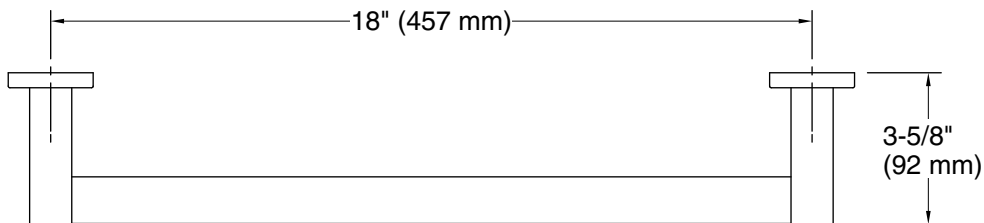

**Parallel®**  
18" towel bar  
**K-23524**

**Features**

- 18" (457 mm) bar
- Coordinates with other products in the Parallel collection

**Material**

- Premium metal construction for durability and reliability
- KOHLER finishes resist corrosion and tarnishing

## Technical Information

All product dimensions are nominal.

Material: Zinc, Stainless Steel