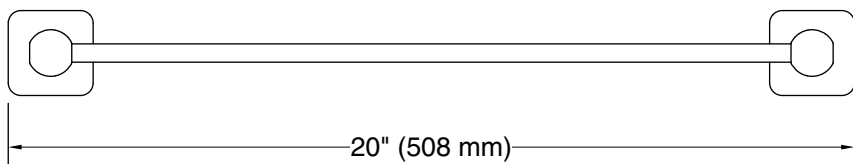

**Parallel®**  
18" towel bar  
**K-23524**

**Features**

- 18" (457 mm) bar
- Coordinates with other products in the Parallel collection

**Material**

- Premium metal construction for durability and reliability
- KOHLER finishes resist corrosion and tarnishing

## Technical Information

All product dimensions are nominal.

Material: Zinc, Stainless Steel