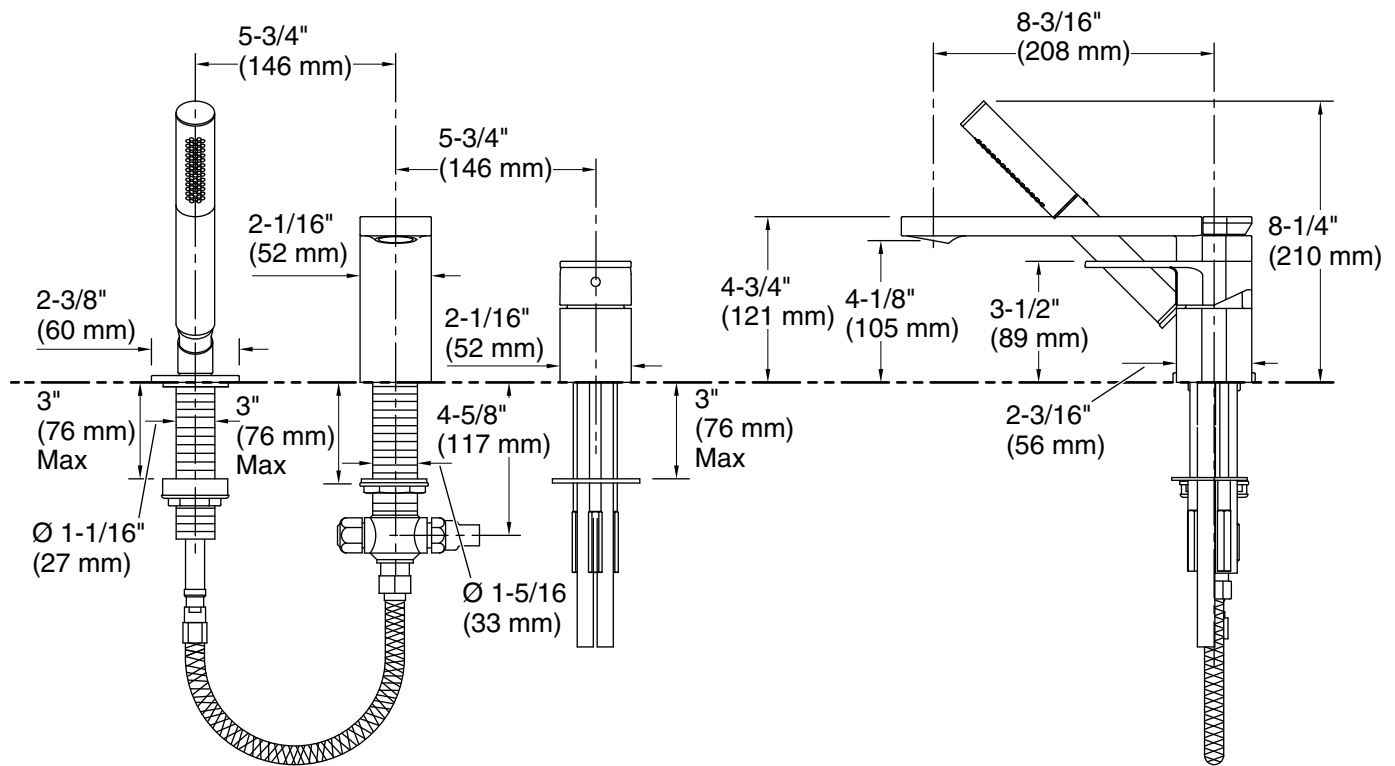

KOHLER® Faucets

Single-handle deck-mount bath faucet with handshower

Parallel™

K-23488-4

Features

- Single handle controls both on/off activation and temperature settings.
- 8-3/16" (208 mm) spout reach.
- 8.0 gpm (30.3 lpm) maximum bath faucet flow rate at 45 psi (3.1 bar).
- 1.75 gpm (6.6 lpm) maximum handshower flow rate at 45 psi (3.1 bar).
- Coordinates with other products in the Parallel collection.

For the most current Specification Sheet, go to www.kohler.com.

9-30-2020 14:42 - US/CA/MX

THE BOLD LOOK
OF **KOHLER®**

Technical Information

All product dimensions are nominal.

Faucet:

Flow rate: 8 gal/min (30.3 l/min)
 Pressure: 45 psi (3.1 bar)
 Valve body: Machined-brass
 Drain included: No

Spout:

Spout reach: 8-3/16" (209 mm)

Handshower:

Rated maximum flow: 1.75 gal/min (6.6 l/min)
 Pressure: 45 psi (3.1 bar)

Notes

Install this product according to the installation instructions.