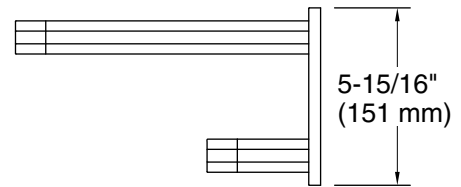

Technical Information

All product dimensions are nominal.

Material: Zinc, Stainless Steel

Notes

Install this product according to the installation instructions.

CAUTION: Risk of personal injury. Do not install these products in any area where they are likely to be used inadvertently as a grab bar or support bar. These products are not designed or intended for use as a grab bar or support bar.