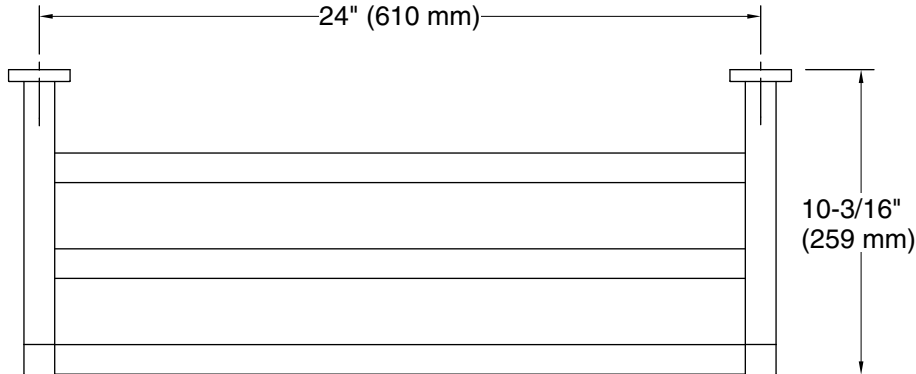

Technical Information

All product dimensions are nominal.

Material: Zinc, Stainless Steel

Notes

Install this product according to the installation instructions.

CAUTION: Risk of personal injury. Do not install these products in any area where they are likely to be used inadvertently as a grab bar or support bar. These products are not designed or intended for use as a grab bar or support bar.