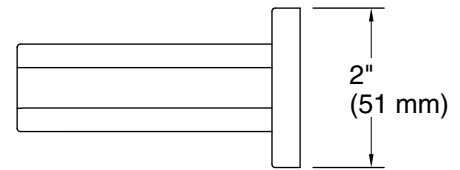

### Technical Information

All product dimensions are nominal.

Installation Type: Wall-mount

Material: Zinc, Stainless Steel