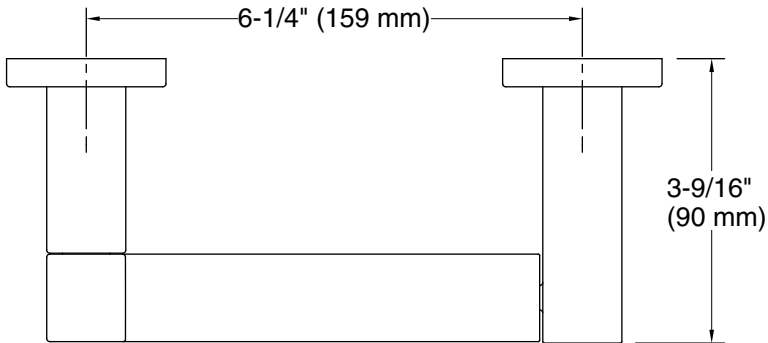

### Technical Information

All product dimensions are nominal.

Installation Type: Wall-mount

Material: Zinc, Stainless Steel