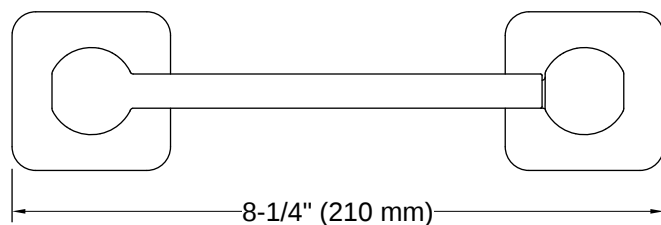

Installation Notes

Install this product according to the installation instructions.

CAUTION: Risk of personal injury. Do not install these products in any area where they are likely to be used inadvertently as a grab bar or support bar. These products are not designed or intended for use as a grab bar or support bar.