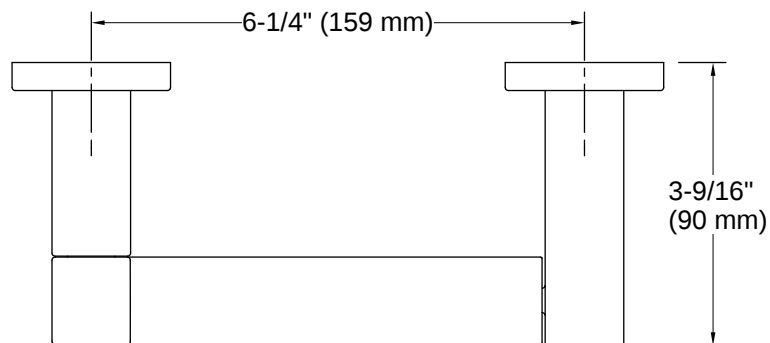

Installation Notes

Install this product according to the installation instructions.

CAUTION: Risk of personal injury. Do not install these products in any area where they are likely to be used inadvertently as a grab bar or support bar. These products are not designed or intended for use as a grab bar or support bar.