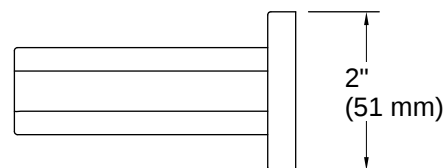

Installation Notes

Install this product according to the installation instructions.

CAUTION: Risk of personal injury. Do not install these products in any area where they are likely to be used inadvertently as a grab bar or support bar. These products are not designed or intended for use as a grab bar or support bar.