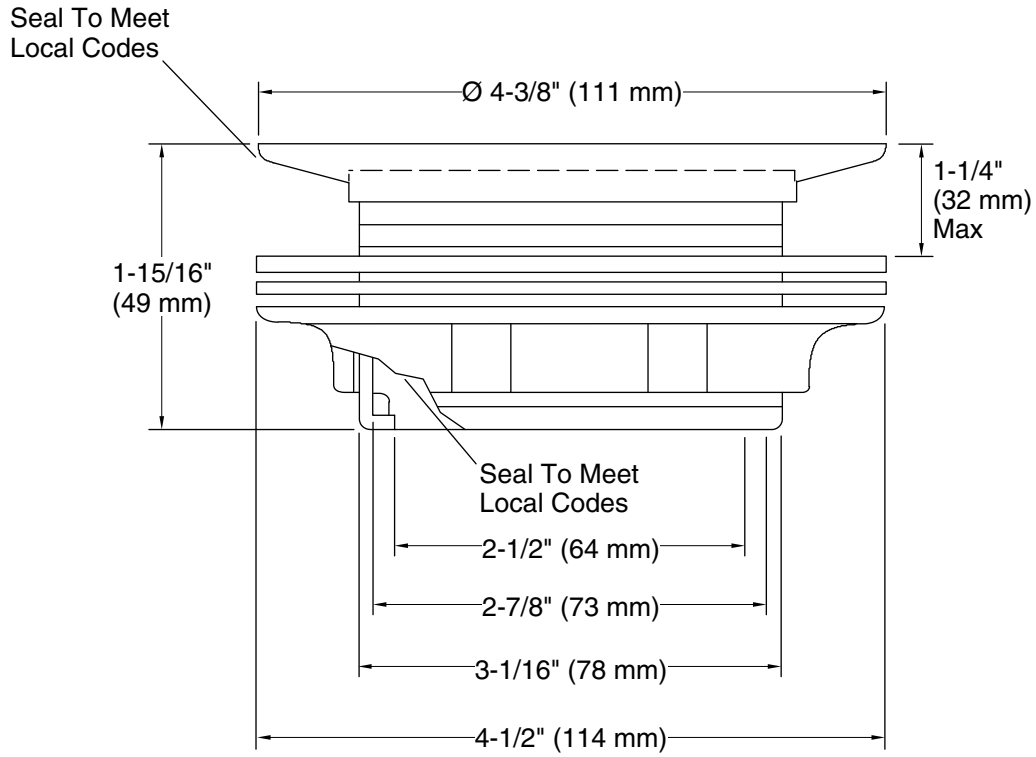

### Features

- Round, perforated strainer shower drain.
- For use with 2" metal or plastic pipe, includes 2" plastic pipe gasket/bushing.
- For acrylic, fiberglass, Cast Iron or Vikrell shower receptors.

**Technical Information**

All product dimensions are nominal.

**Notes**

Install this product according to the installation guide.