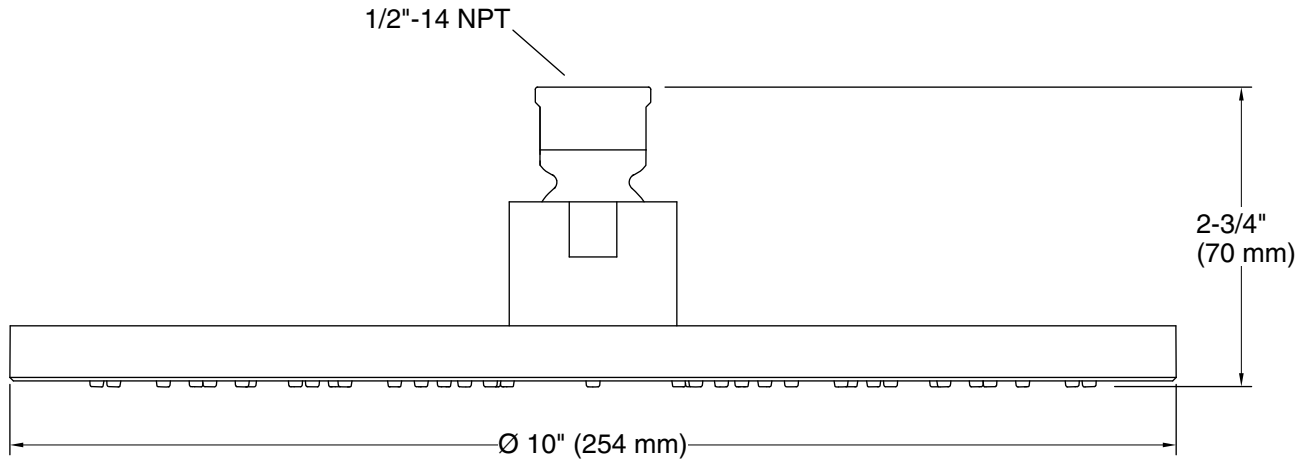

Features

- Single-function Rain showerhead.
- MasterClean™ spray nozzles prohibit mineral buildup for easy cleaning.
- Katalyst™ Spray Technology with air induction ball joint (patent pending)
- Optimized sprayface for maximum performance.
- Solid brass construction.
- 2.5 gallon (9.5 L) per minute flow rate.
- 1/2" - 14 NPT connection.

Technical Information

All product dimensions are nominal.

Notes

Install this product according to the installation instructions.