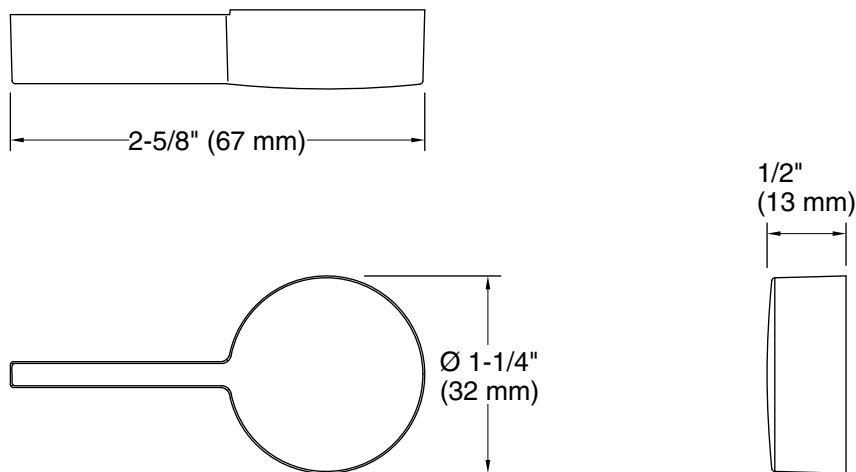

### Technical Information

All product dimensions are nominal.

Installation Type: Fixture-mount

Material: Metal