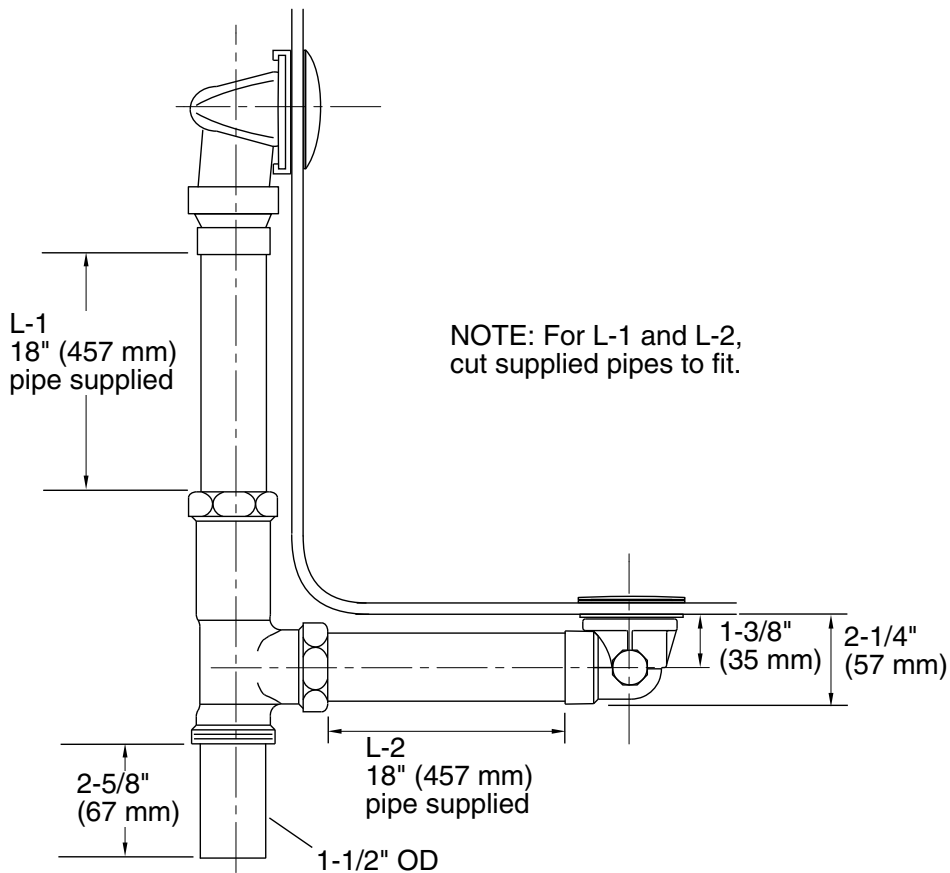

Features

- No internal linkages, reducing the chance of clogs in the overflow pipe.
- Swivel-ball joint construction for easy installation.
- Includes toe-activated closing, and brass tee and pipe.
- For use with Elevance™, Archer™, Underscore®, Rêve™, and Parity™ baths and whirlpools.

Material

- Solid-brass construction.
- KOHLER finishes resist corrosion and tarnishing.
- Schedule 40 PVC overflow housing.

Installation

- Above- or through-the-floor.

Codes/Standards

ASME A112.18.2/CSA B125.2

Technical Information

All product dimensions are nominal.