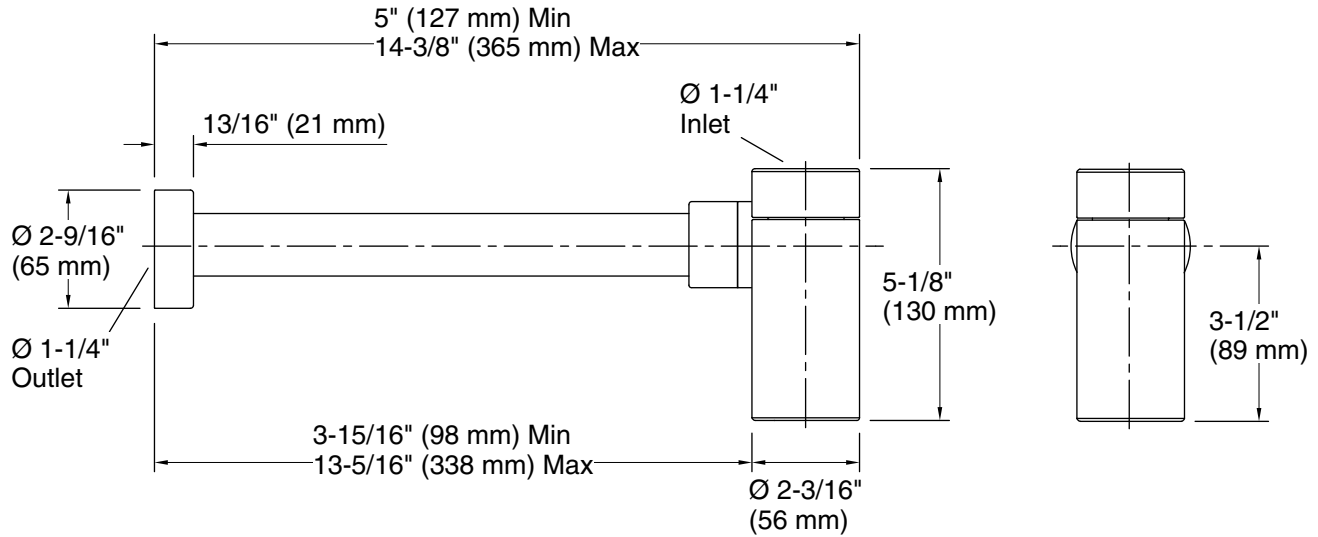

Features

- Contemporary design offers an attractive alternative to traditional P-trap fittings.
- Removable trap eye for easy cleaning.
- 1-1/4" diameter slip-fit inlet.
- Includes 12" extension tube.

Material

Technical Information

All product dimensions are nominal.

Drain included: No

Notes

Install this product according to the installation guide.