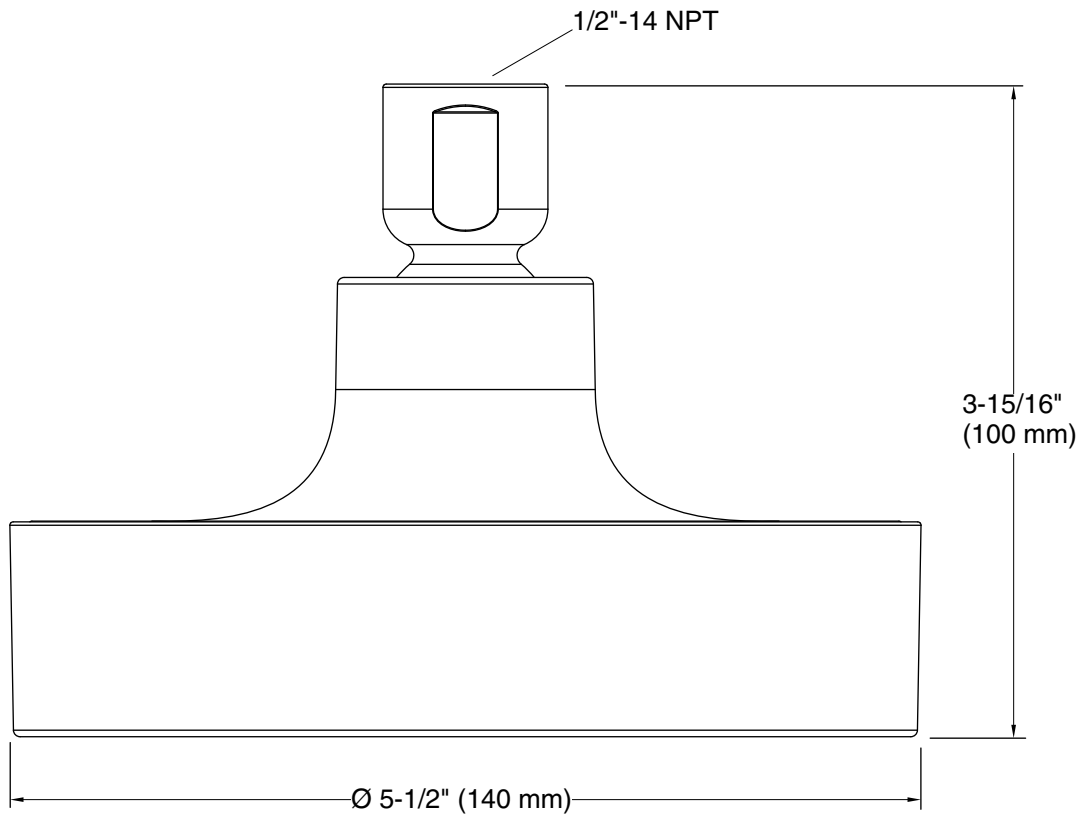

Features

- Katalyst® air-induction technology maximizes the air/water mix for a powerful, even flow.
- MasterClean™ sprayface resists hard water build-up and is easy to clean.
- Single-function showerhead with 48 translucent nozzles.
- 5-1/2" (140 mm) diameter sprayface.
- 1.75 gpm (6.6 lpm) flow rate.
- Complements the Purist® collection.

Technical Information

All product dimensions are nominal.

Showerhead/Body Spray:

Rated maximum flow: 1.75 gal/min (6.6 l/min)

Pressure: 80 psi (5.5 bar)

Notes

For use with automatic compensating valves rated at 1.5 gal/min (5.7 l/min) or less.