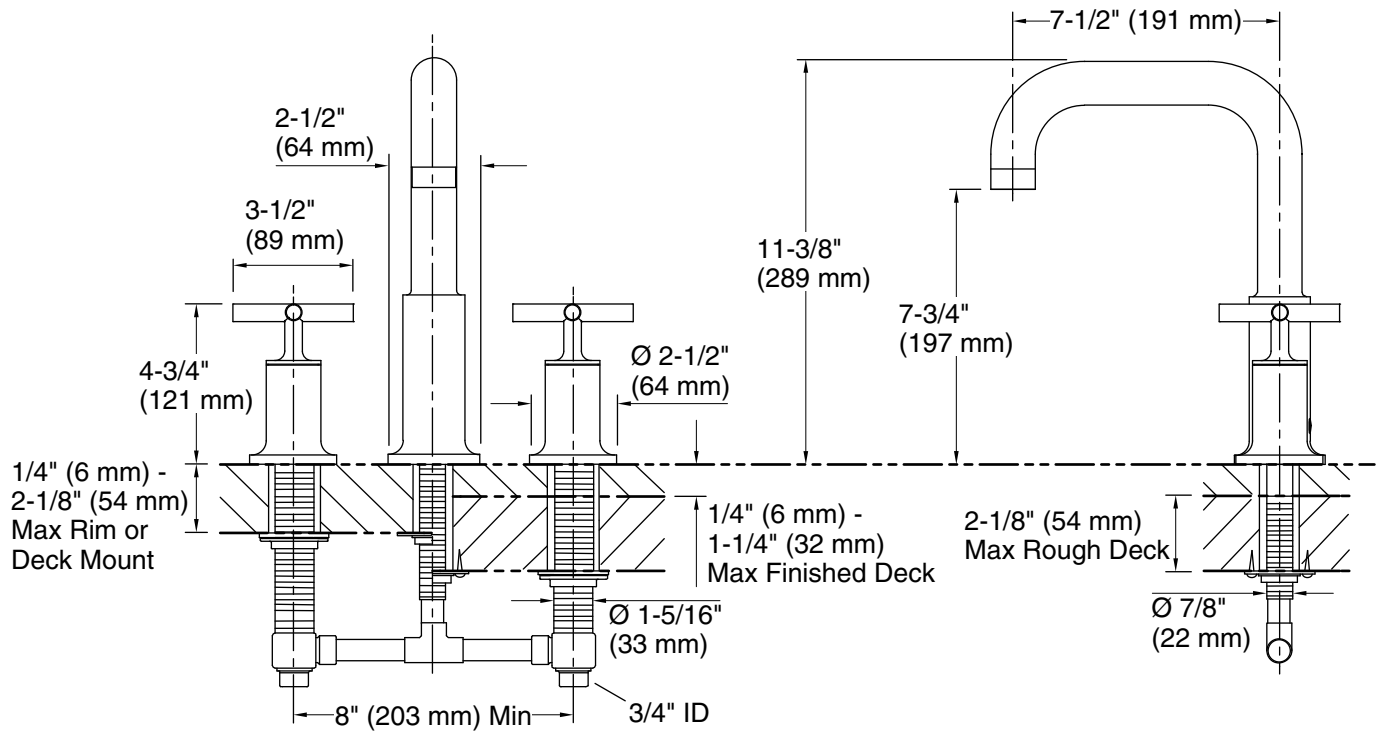

Rim or Deck-Mount Installation

Rough + Finished Deck-Mount Installation

Technical Information

All product dimensions are nominal.

Notes

Install this product according to the installation instructions.

ADA compliant when installed to the specific requirements of these regulations.