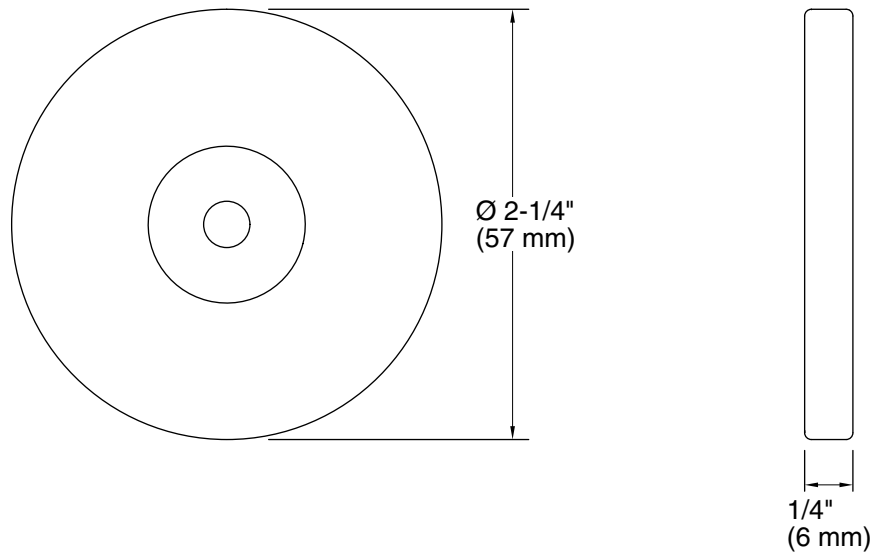

Technical Information

All product dimensions are nominal.

Drain included: No

Notes

Install this product according to the installation guide.