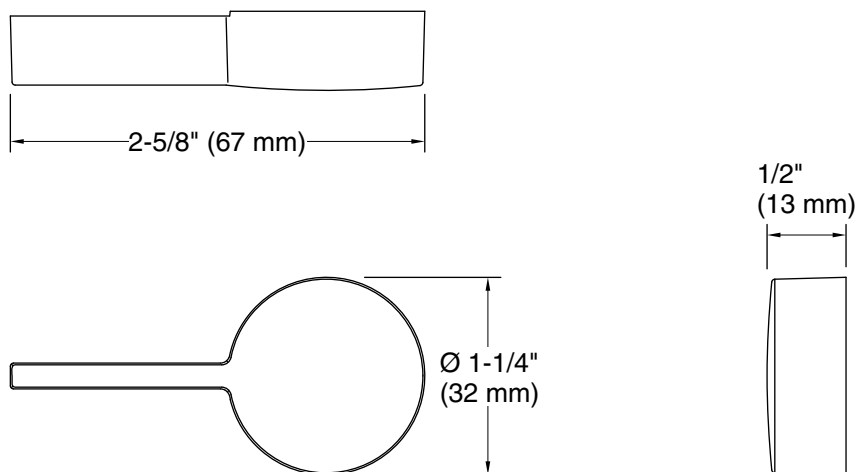

Technical Information

All product dimensions are nominal.

Installation Type: Fixture-mount

Material: Metal

Notes

Install this product according to the installation instructions.