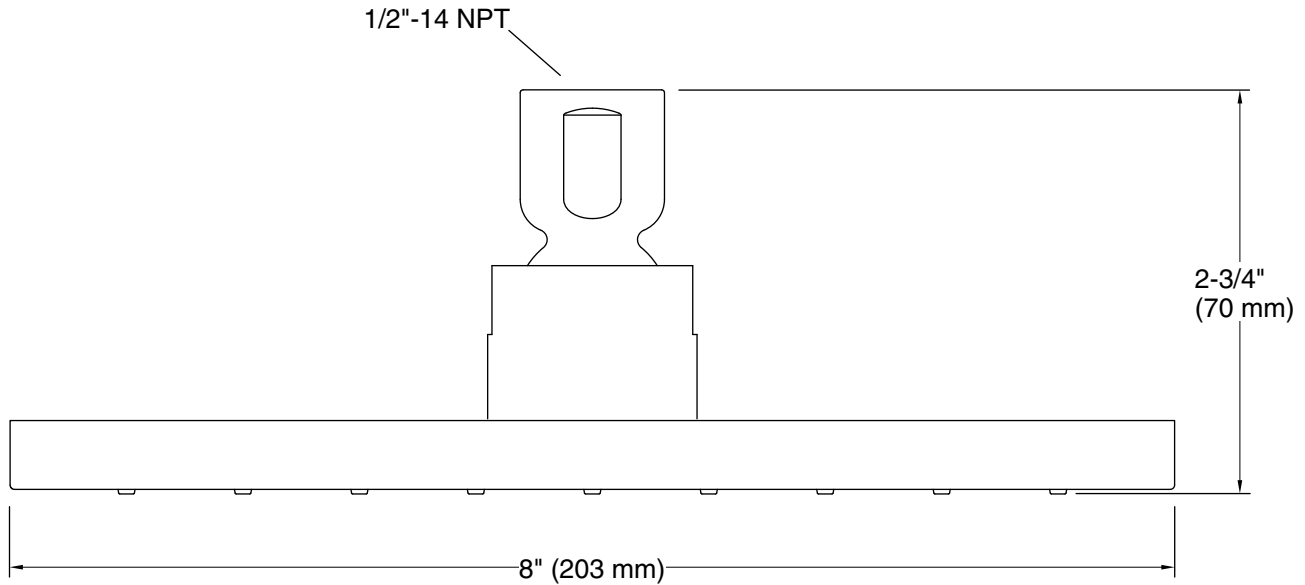

### Installation

- 1/2" - 14 NPT connection.

**Technical Information**

All product dimensions are nominal.

**Showerhead/Body Spray:**

Rated maximum flow: 2.5 gal/min (9.5 l/min)

**Notes**

Install this product according to the installation guide.