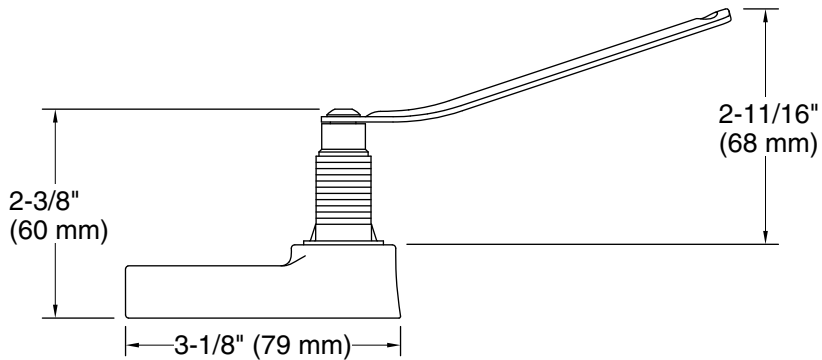

Cimarron®
Left-hand trip lever
K-25986-L

Features

- Left-hand trip lever
- For use with the Cimarron® Revolution 360® toilet

Material

- Premium metal construction for durability and reliability
- KOHLER finishes resist corrosion and tarnishing

Technical Information

All product dimensions are nominal.

Material: Zinc