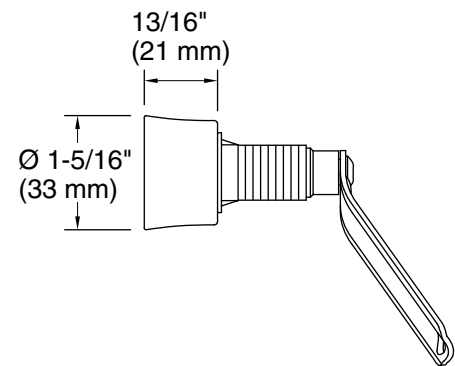

Cimarron®
Left-hand trip lever
K-25986-L

Features

- Left-hand trip lever
- For use with the Cimarron® Revolution 360® toilet

Material

- Premium metal construction for durability and reliability
- KOHLER finishes resist corrosion and tarnishing

Technical Information

All product dimensions are nominal.

Material: Zinc