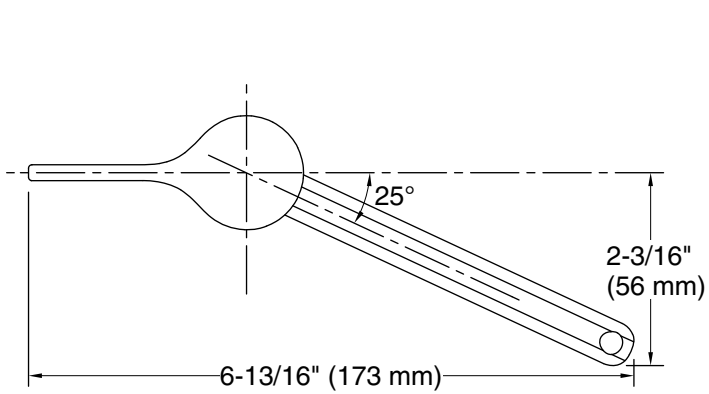

Cimarron®
Left-hand trip lever
K-25986-L

Features

- Left-hand trip lever
- For use with the Cimarron® Revolution 360® toilet

Material

- Premium metal construction for durability and reliability
- KOHLER finishes resist corrosion and tarnishing

Technical Information

All product dimensions are nominal.

Material: Zinc