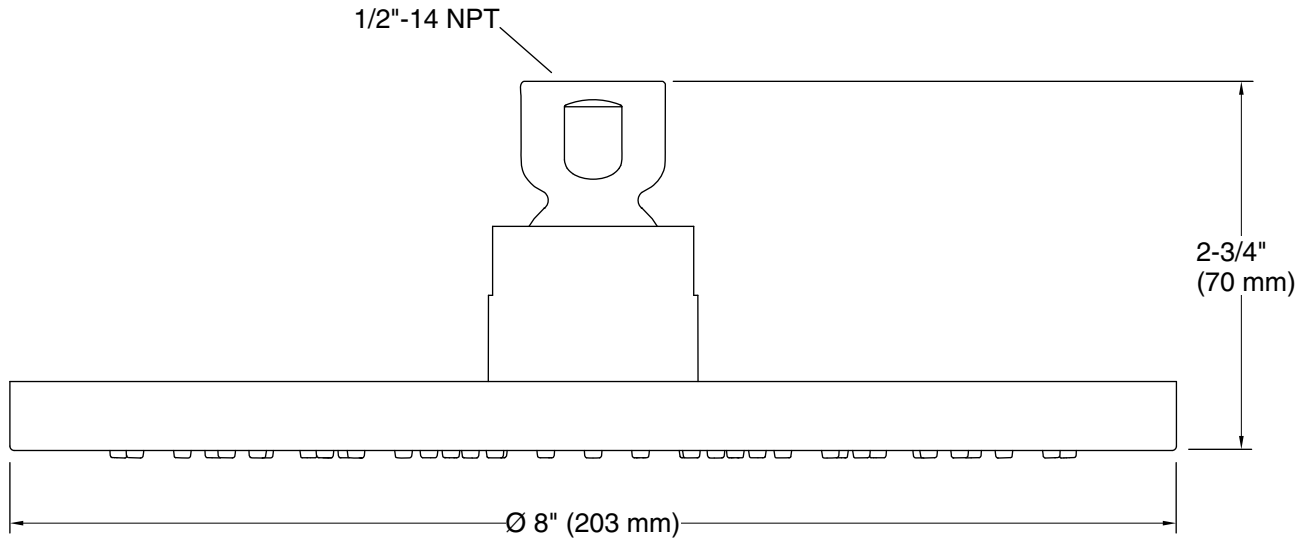

Features

- Single-function Rain showerhead.
- MasterClean™ spray nozzles prohibit mineral buildup for easy cleaning.
- Katalyst™ Spray Technology with air induction ball joint.
- Optimized sprayface for maximum performance.
- 2.5 gallon (9.5 L) per minute flow rate.

Material

- Solid brass construction.

Installation

- 1/2" - 14 NPT connection.

Codes/Standards

ASME A112.18.1/CSA B125.1
DOE - Energy Policy Act 1992

KOHLER® Faucet Lifetime Limited Warranty

See website for detailed warranty information.

Technical Information

All product dimensions are nominal.

Showerhead/Body Spray:

Rated maximum flow: 2.5 gal/min (9.5 l/min)

Notes

Install this product according to the installation guide.