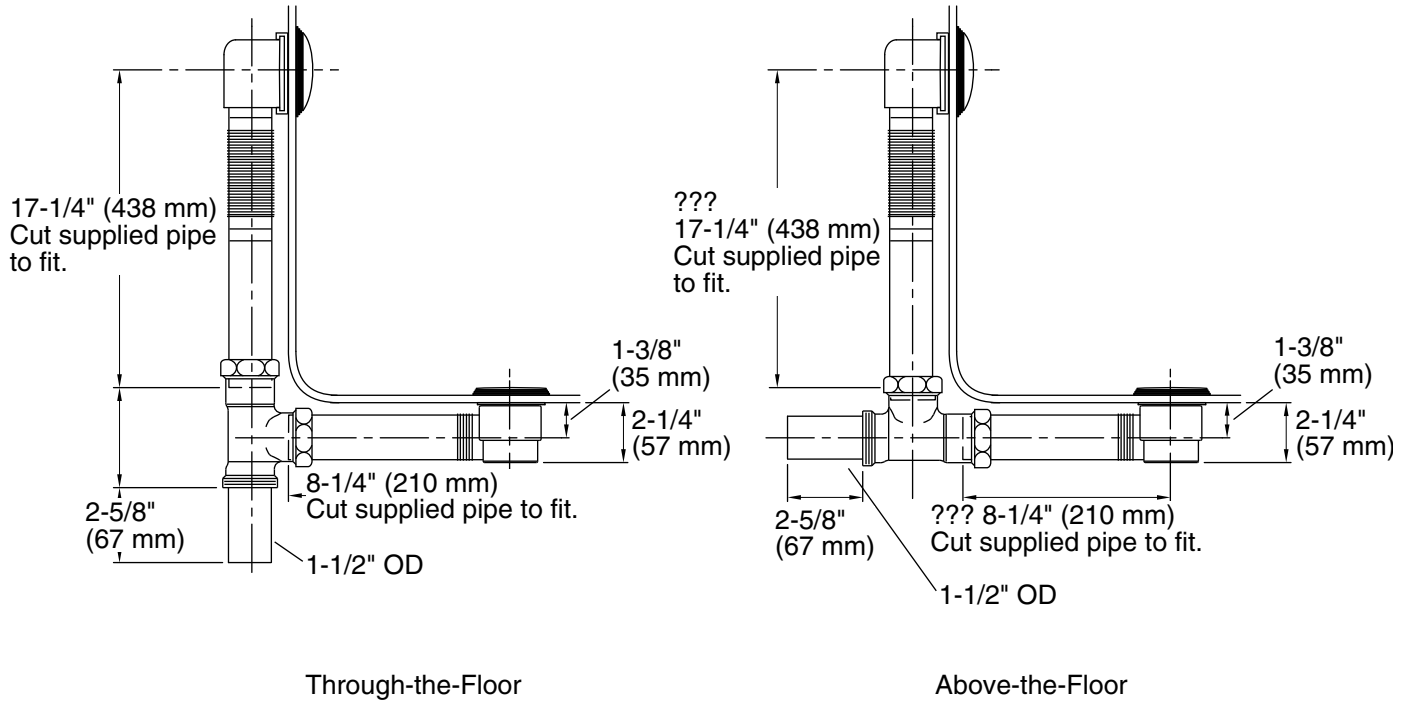

Features

- Toe-activated closing.
- Above- or through-floor installation.
- Flexible overflow joint conforms to various bath angles.
- Includes tee, drain ell, and overflow ell with attached 1-1/2" OD pipe.
- Toe-tap actuation means no internal linkages, reducing potential clogging through the overflow.
- Copper corrugated neck makes drain easy to install on any bath slope.
- For use with 14" - 20" (356 - 508 mm) baths, whirlpools, and BubbleMassage™ air baths.

Technical Information

All product dimensions are nominal.

Notes

Install this product according to the installation guide.