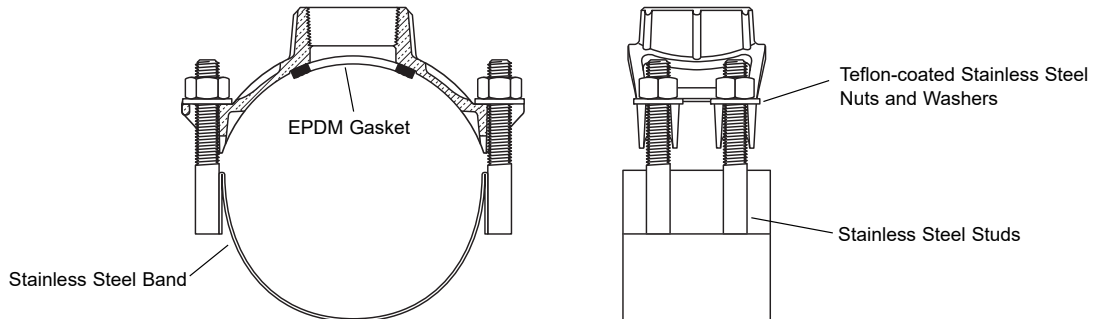

SUBMITTAL INFORMATION

Brass Saddles for C900 - (202BS-xxx-xxx style)

202BS DOUBLE BAND BRASS SADDLES FOR C900 PVC, STEEL SIZE PVC PIPE OR DUCTILE IRON PIPE

PVC PIPE SIZE	ACTUAL O.D. (IN.)	APPROX. WT. LBS.	CATALOG NUMBER	✓ SUBMITTED ITEM(S)
4"	4.80	6.6	202BS-480-Tap	
*6"	6.63	7.7	202BS-663-Tap	
6"	6.90	7.7	202BS-690-Tap	
*8"	8.63	8.8	202BS-863-Tap	
8"	9.05	8.8	202BS-905-Tap	
*10"	10.75	10.7	202BS-1075-Tap	
10"	11.10	10.7	202BS-1110-Tap	
*12"	12.75	11.8	202BS-1275-Tap	
12"	13.20	11.8	202BS-1320-Tap	
**14"	15.30	18.0	202BS-1530-Tap	
**16"	17.40	23.0	202BS-1740-Tap	
**18"	19.50	25.0	202BS-1950-Tap	
**20"	21.60	25.5	202BS-2160-Tap	
**24"	25.80	26.0	202BS-2580-Tap	
**30"	32.00	27.0	202BS-3200-Tap	

* Sized for steel PVC with 3/4" and 1" taps only.

** Only 14" saddle and larger are available with 1-1/4" tap

OUTLET TAP CODE

CC (AWWA) THREAD		IP THREAD	
THREAD	CODE NUMBER	THREAD	CODE NUMBER
3/4" CC	CC3	3/4" IP	IP3
1" CC	CC4	1" IP	IP4
1-1/4" CC	Δ CC5	1-1/4" IP	Δ IP5
1-1/2" CC	CC6	1-1/2" IP	IP6
2" CC	CC7	2" IP	IP7

Δ Contact factory for availability

To Order: Select the catalog number for the desired pipe range and complete the catalog number by adding the outlet thread tap code.
Example: A double band saddle for 6.90 C900 PVC pipe with a 3/4" CC thread would be 202BS-690-CC3.

FEATURES

- All brass conforms to AWWA Standard C800 (ASTM B62 and/or ASTM B584, UNS NO C83600 - 85-5-5-5)
- Band and 5/8" UNC threaded studs are made of type 304 stainless steel. Welds are fully passivated for corrosion resistance.
- Gasket is EPDM rubber per ASTM D2000
- Stainless steel nuts are Teflon-coated to prevent galling
- Saddle is designed and suitable for use on both PVC and ductile iron pipe