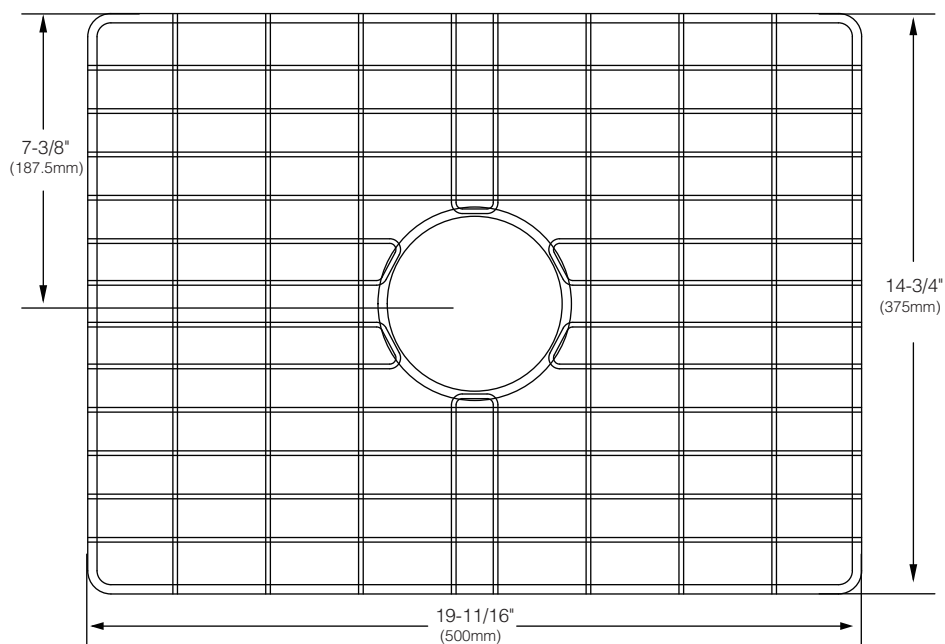

Product Specifications

* All measurements are nominal. Please verify before actual installation.

Warranty and Codes

This product comes complete with maintenance instructions
This PROFLO product carries a 1-year limited warranty.

©2020 Ferguson Enterprises, LLC. FG 12/2020-B

PROFLO.COM