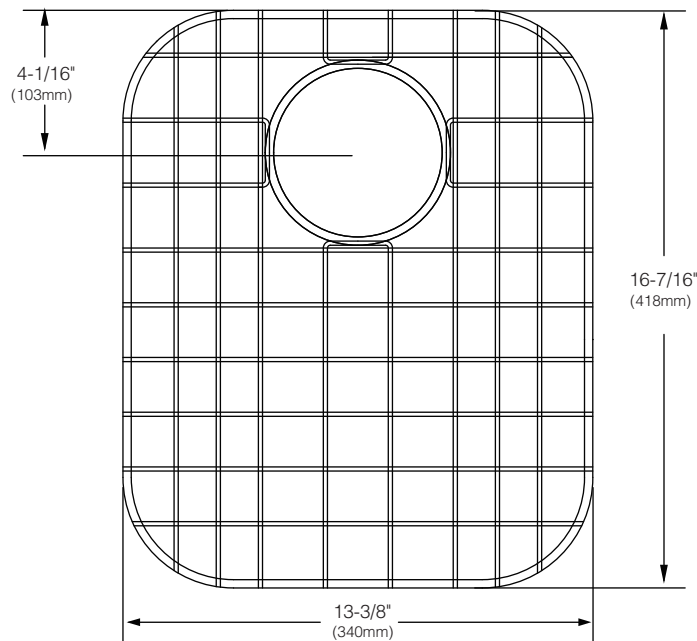

Product Specifications

* All measurements are nominal. Please verify before actual installation.

Warranty and Codes

This product comes complete with maintenance instructions
This PROFLO product carries a 1-year limited warranty.

©2020 Ferguson Enterprises, LLC. FG 12/2020-B

PROFLO.COM