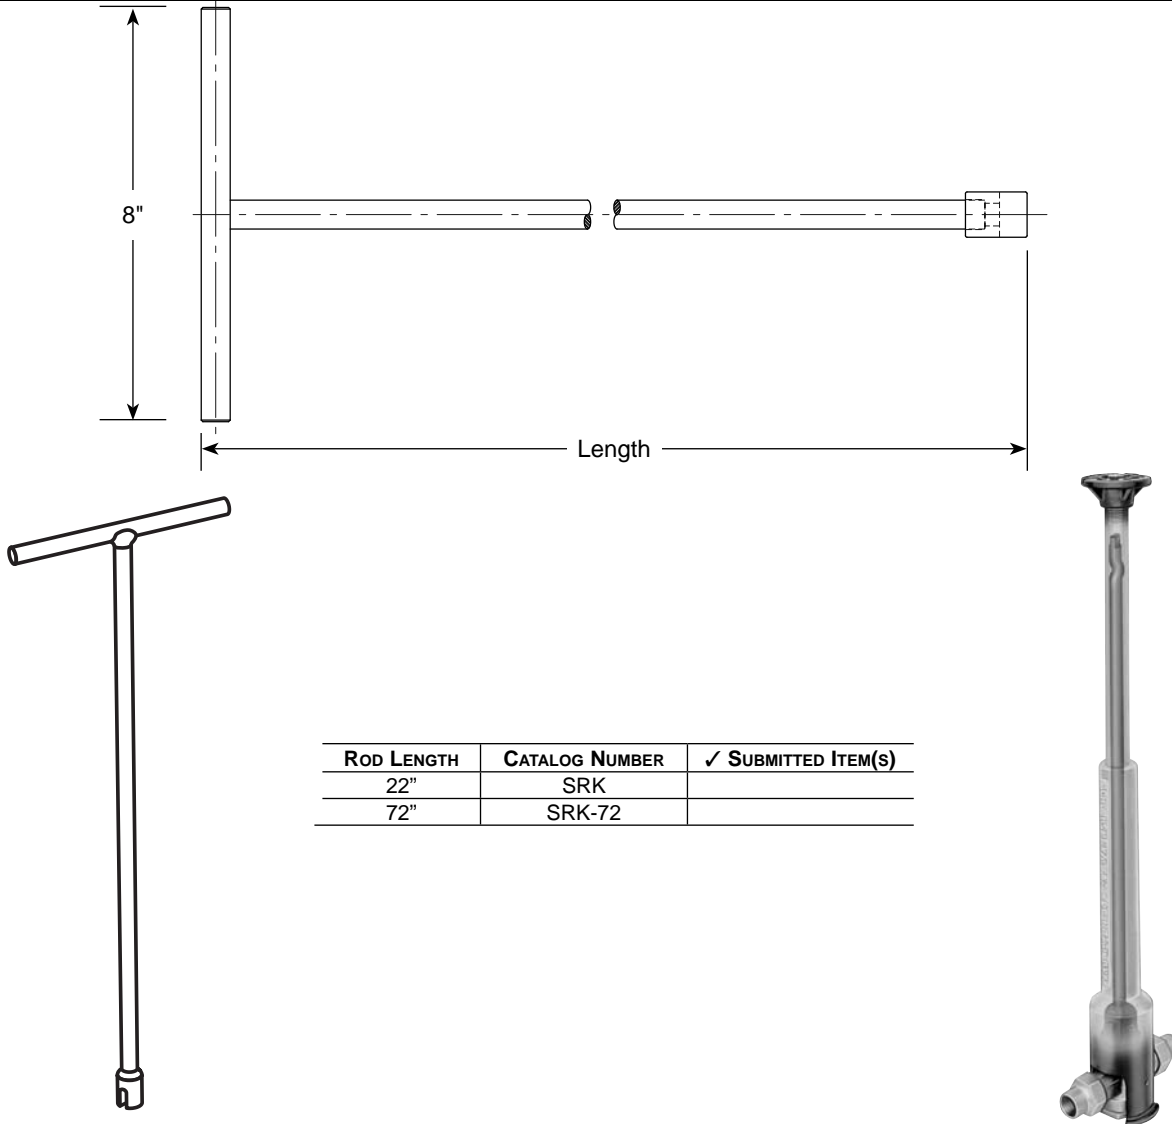

SUBMITTAL INFORMATION

Stationary Rod Key - (SRK-xx style)

STEEL STATIONARY ROD KEY FOR CURB BOX VALVE OPERATION

ROD LENGTH	CATALOG NUMBER	✓ SUBMITTED ITEM(S)
22"	SRK	
72"	SRK-72	

FEATURES

- Stationary rod keys are carbon steel with black e-coat
- A stationary rod key (catalog no. SRK-xx) is required to operate the stationary rod in a curb box

The Ford Meter Box Company considers the information in this submittal form to be correct at the time of publication. Item and option availability, including specifications, are subject to change without notice. Please verify that your product information is current.