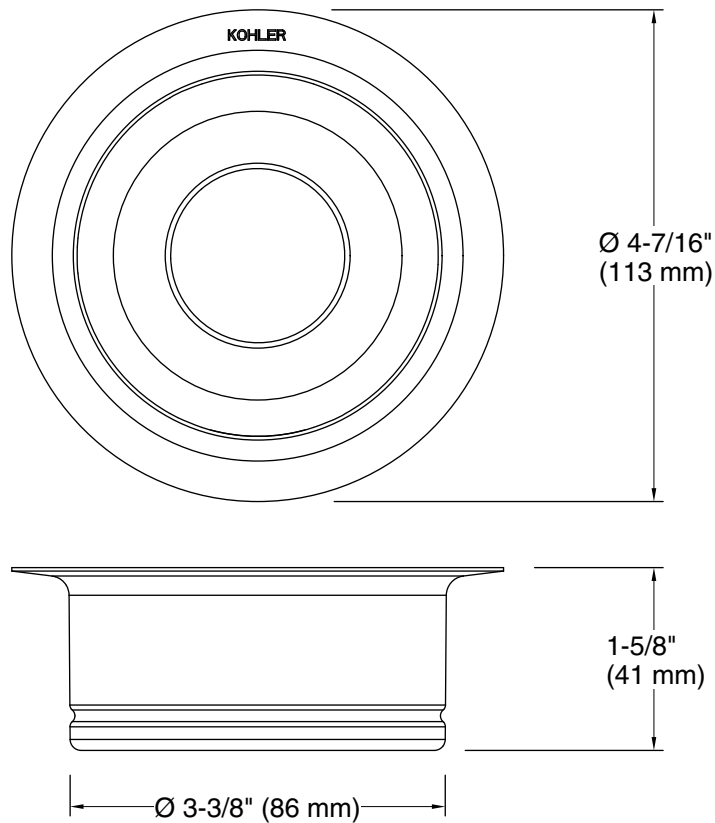

Features

- Fits standard garbage disposal units (4-1/2" diameter, 1-5/8" depth)
- Includes disposal flange and stopper
- Fits standard garbage disposal units (4-1/2" diameter, 1-5/8" depth)

Material

- Premium metal construction for durability and reliability

Technical Information

All product dimensions are nominal.

Material: Metal