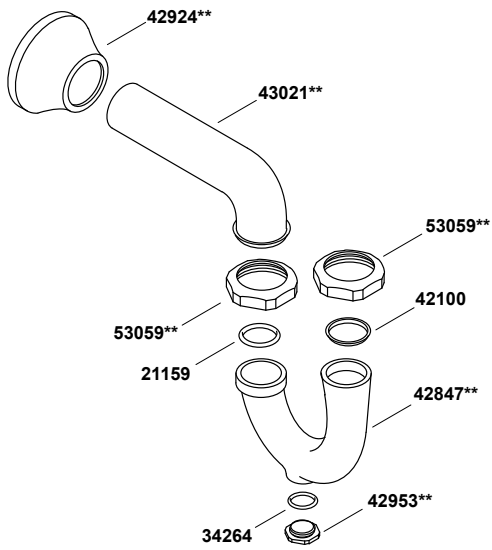

Adjustable P-trap with tubing outlet, 1-1/4" x 1-1/4"  
K-8998-CP

1-1/4" (3.2 cm) X 1-1/4" (3.2 cm)

1-1/4" (3.2 cm) X 1-1/2" (3.8 cm)