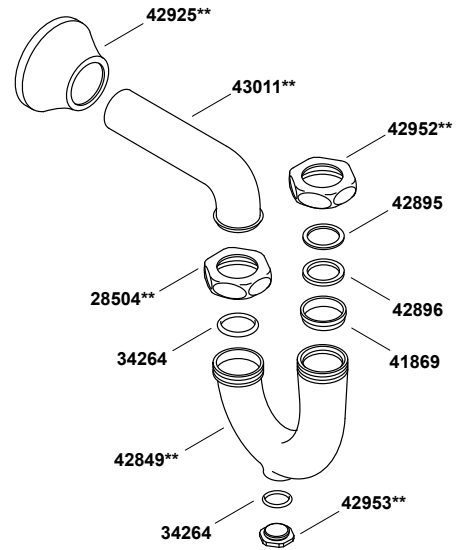

Adjustable P-trap with tubing outlet, 1-1/4" x 1-1/4"  
K-8998-CP

1-1/4" (3.2 cm) X 1-1/4" (3.2 cm)

1-1/4" (3.2 cm) X 1-1/2" (3.8 cm)