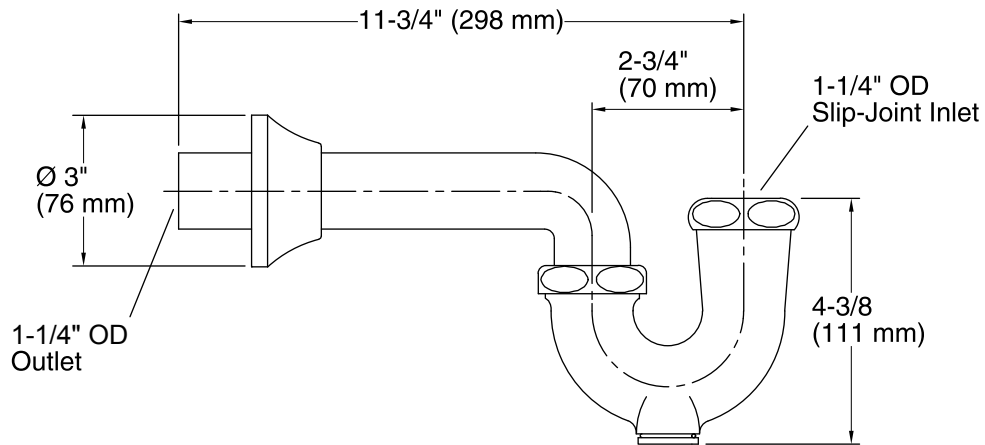

Features

- Adjustable rotation on tube outlet
- Slip-joint inlet
- Cleanout plug
- Flange

Material

- Cast brass construction

Codes/Standards

ASME A112.18.2/CSA B125.2
All applicable US Federal and State material regulations

Technical Information

All product dimensions are nominal.

Notes

Install this product according to the installation guide.