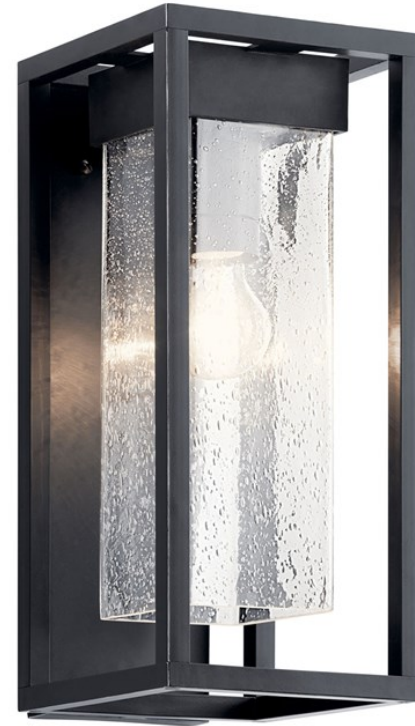

SPECIFICATIONS

Certifications/Qualifications	
	www.kichler.com/warranty
Dimensions	
Base Backplate	4.75 X 16.00
Extension	8.50"
Weight	7.00 LBS
Height from center of Wall opening (Spec Sheet)	2.40"
Height	16.00"
Width	6.00"
Light Source	
Lamp Included	Not Included
Lamp Type	A19
Light Source	Incandescent
Max or Nominal Watt	100.00
# of Bulbs/LED Modules	1
Max Wattage/Range	100.00
Socket Type	Medium
Socket Wire	150"
Mounting/Installation	
Interior/Exterior	Exterior
Location Rating	Wet
Mounting Style	Wall Mount
Mounting Weight	5.33 LBS

FIXTURE ATTRIBUTES

Housing	
Diffuser Description	Clear Seeded
Primary Material	EPM
Product/Ordering Information	
SKU	59061BSL
Finish	Black with Silver Highlights
Finish Code	BSL
Style	Transitional
UPC	783927801379

Finish Options

-  Black with Silver Highlights
-  Olde Bronze

ALSO IN THIS FAMILY