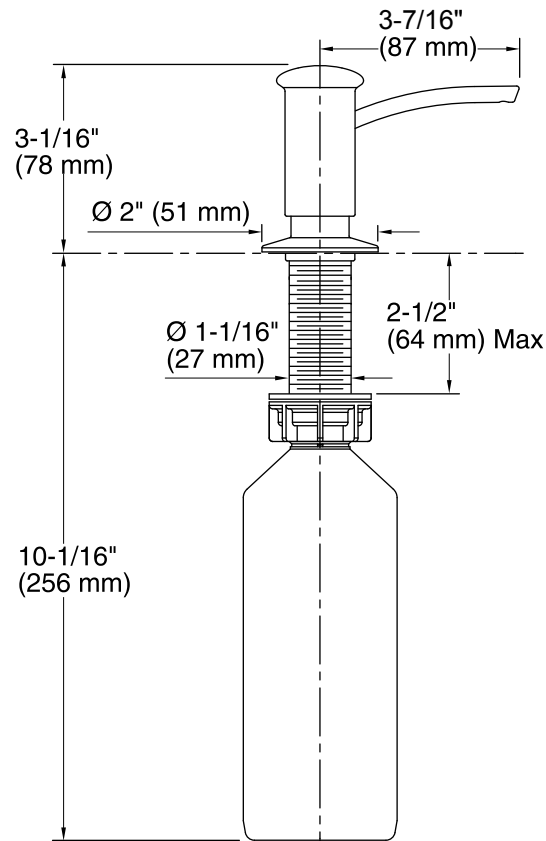

### Features

- Holds up to 16 ounces of soap or lotion.
- Coordinates with contemporary-style faucets.
- 3-1/16" (78 mm) high pump.
- 3-7/16" (87 mm) long spout.

### Installation

- May be installed in predrilled sink holes, or surfaces up to two inches thick.
- Intended for kitchen sink and bathroom lavatory installations.

### Technical Information

All product dimensions are nominal.