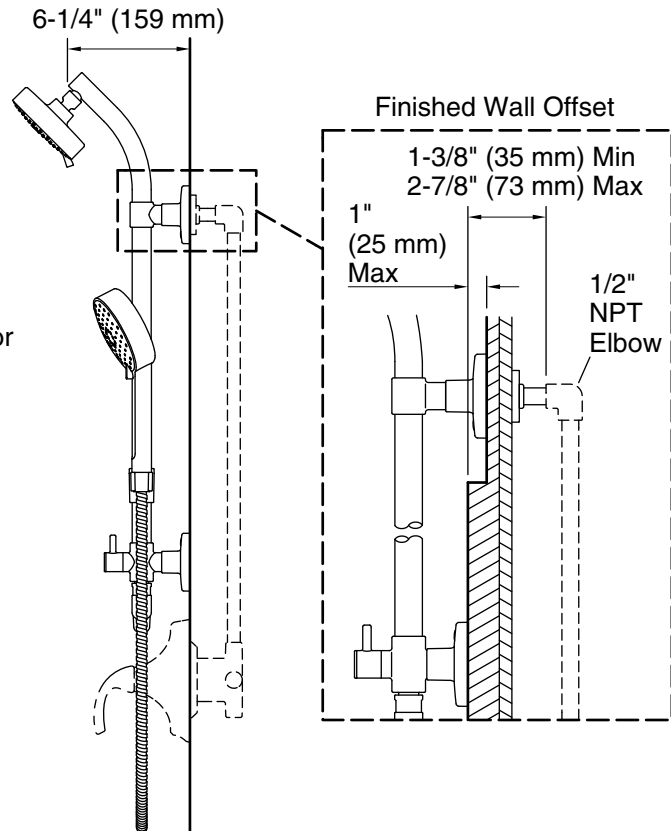

Technical Information

All product dimensions are nominal.

Drain included: No

Notes

Install this product according to the installation instructions.

IMPORTANT! The slidebar must be mounted to stud framing at both the top and bottom mounting locations. Do not use or depend on plastic wall anchors to attach the slidebar.

Plumbing codes may require that an atmospheric vacuum breaker be installed in-line to handshowers. Consult with local codes.

ADA, OBC compliant when installed to the specific requirements of these regulations.