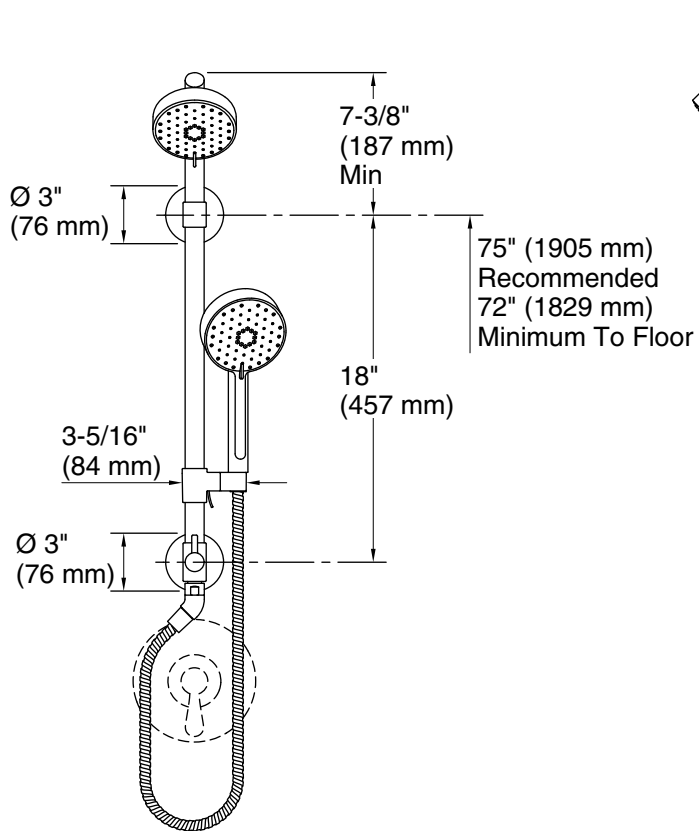

Technical Information

All product dimensions are nominal.

Drain included: No

Notes

Install this product according to the installation instructions.

IMPORTANT! The slidebar must be mounted to stud framing at both the top and bottom mounting locations. Do not use or depend on plastic wall anchors to attach the slidebar.

Plumbing codes may require that an atmospheric vacuum breaker be installed in-line to handshowers. Consult with local codes.

ADA, OBC compliant when installed to the specific requirements of these regulations.