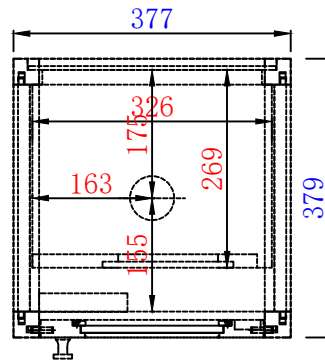

381mm

Item Number:
E444-H15R-MCA
E444-H15R-GW

JAMES MARTIN

VANITIES™

Addison 381mm Grand Tower Hutch - Right
Diagrams with Dimensions
page 02 of 03