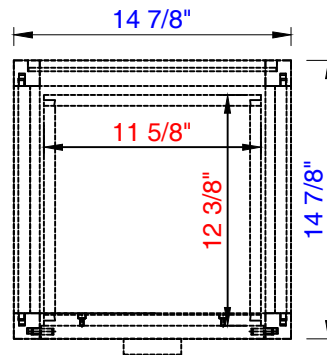

15"

Item Number:
E444-H15R-MCA
E444-H15R-GW

JAMES MARTIN

VANITIES™

Addison 15" Grand Tower Hutch - Right
Diagrams with Dimensions
page 02 of 03