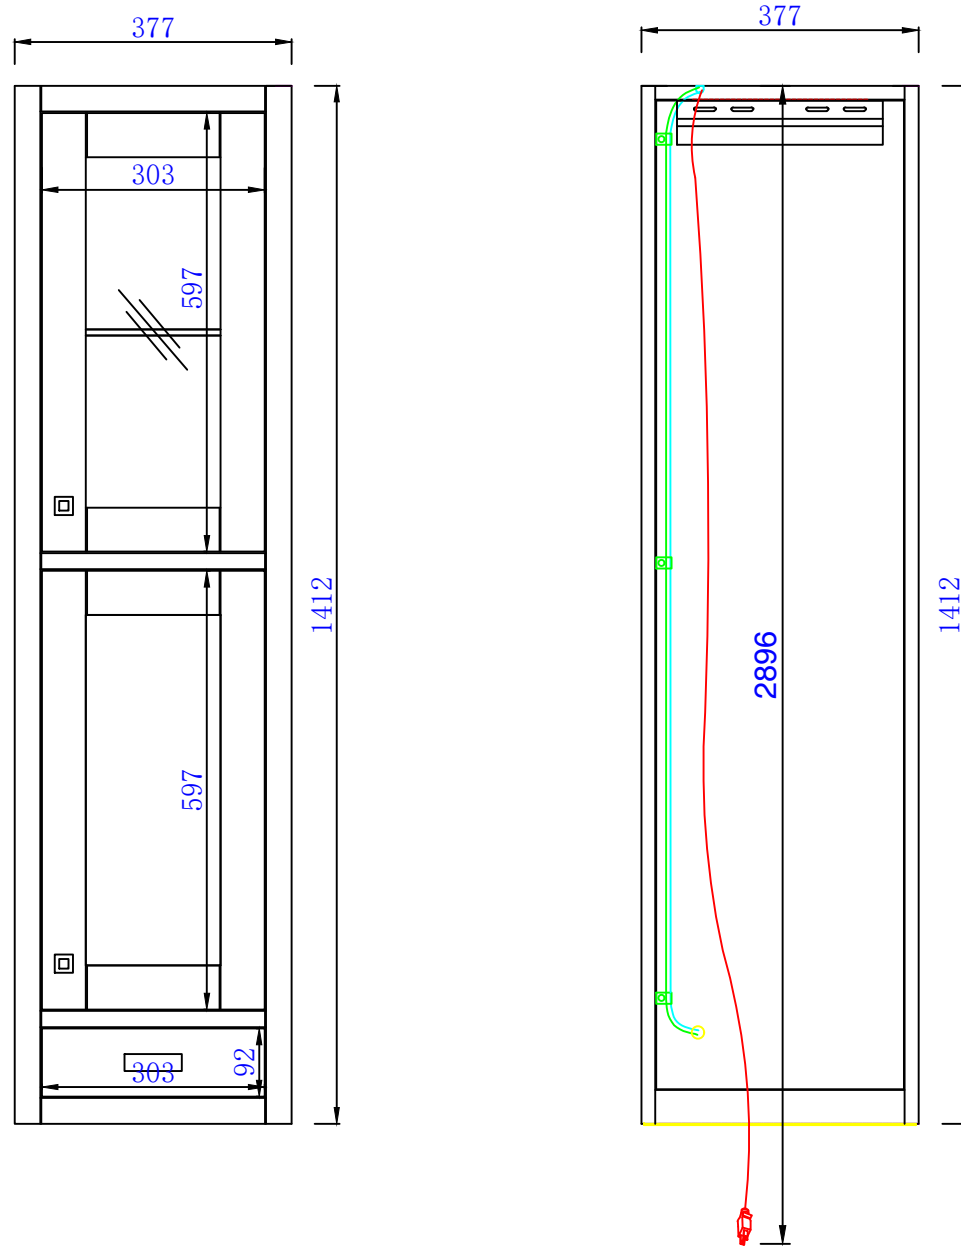

381mm

Item Number:
E444-H15R-MCA
E444-H15R-GW

JAMES MARTIN

VANITIES™

Addison 381mm Grand Tower Hutch - Right
Diagrams with Dimensions
page 01 of 03