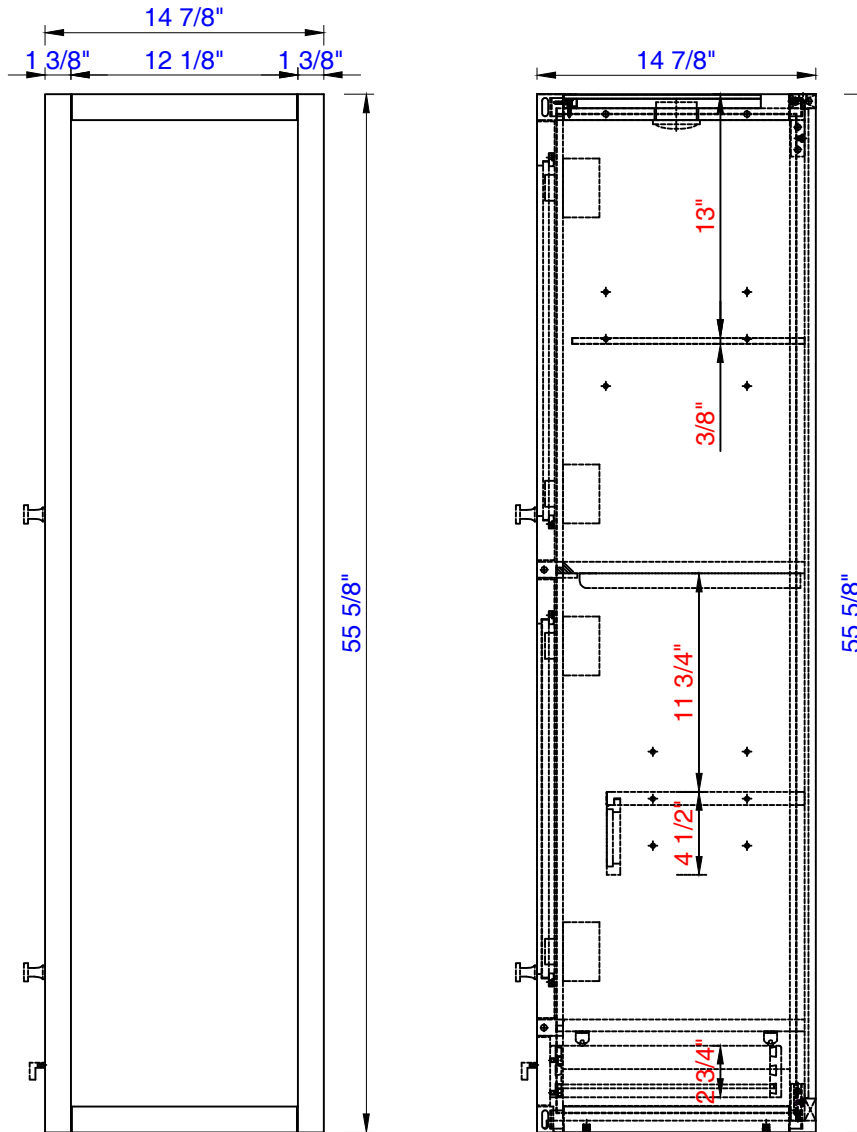

15"

Item Number:
E444-H15R-MCA
E444-H15R-GW

JAMES MARTIN

VANITIES™

Addison 15" Grand Tower Hutch - Right
Diagrams with Dimensions
page 03 of 03