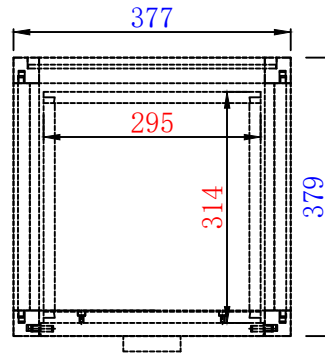

381mm

Item Number:
E444-H15R-MCA
E444-H15R-GW

JAMES MARTIN

VANITIES™

Addison 381mm Grand Tower Hutch - Right
Diagrams with Dimensions
page 02 of 03