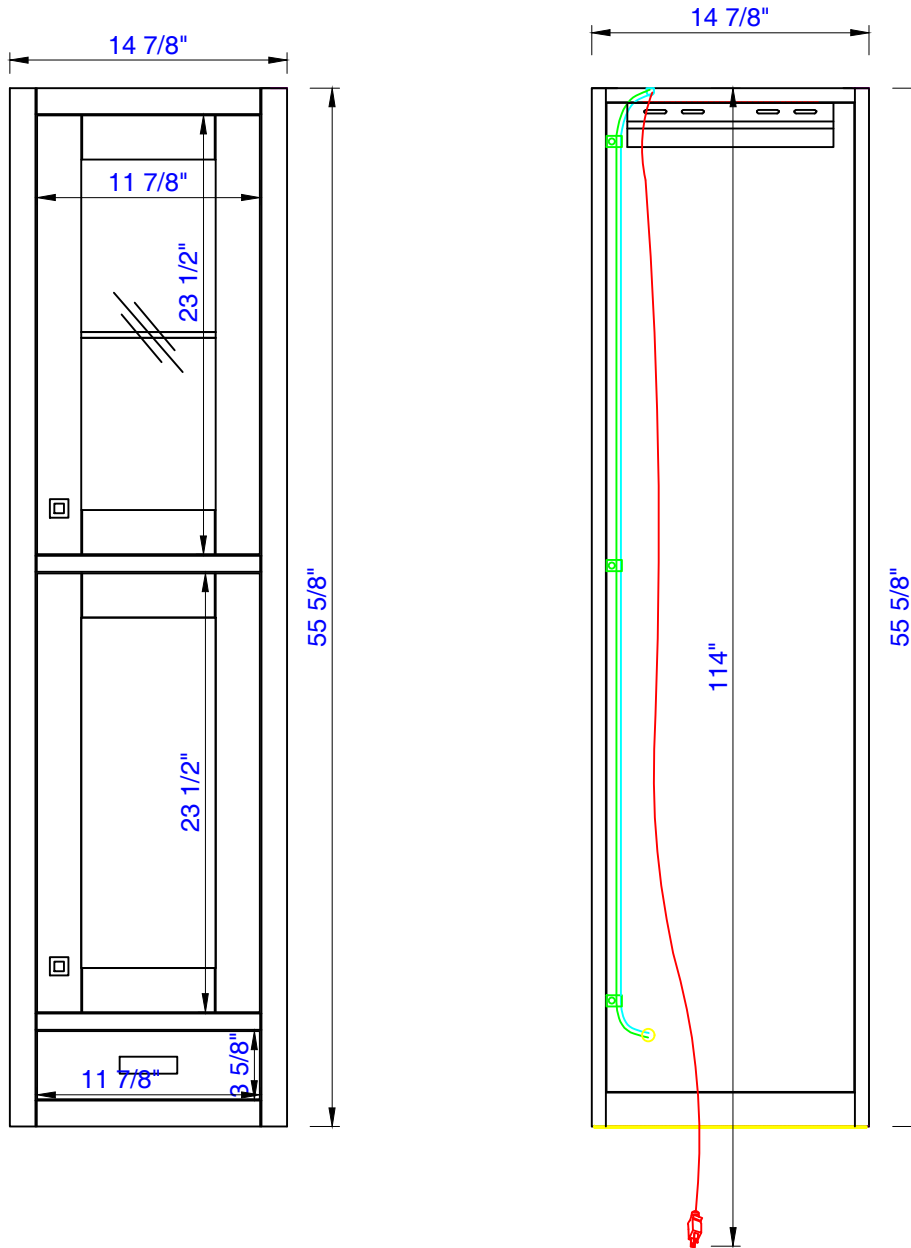

15"

Item Number:
E444-H15R-MCA
E444-H15R-GW

JAMES MARTIN

VANITIES™

Addison 15" Grand Tower Hutch - Right
Diagrams with Dimensions
page 01 of 03