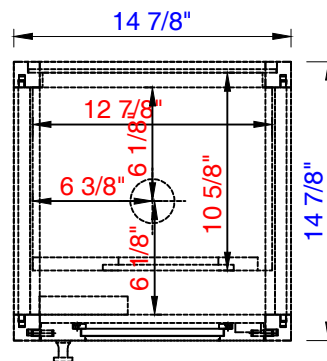

15"

Item Number:
E444-H15R-MCA
E444-H15R-GW

JAMES MARTIN

VANITIES™

Addison 15" Grand Tower Hutch - Right
Diagrams with Dimensions
page 02 of 03