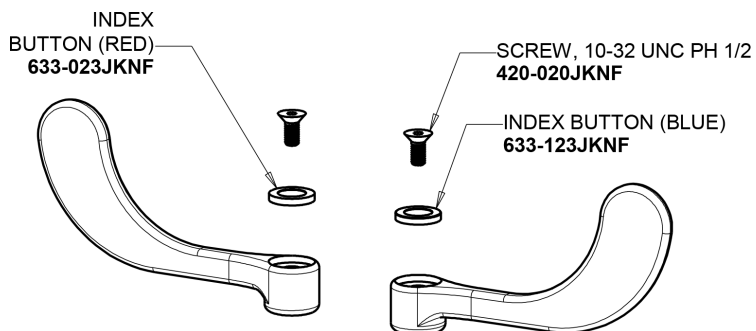

Repair Parts

895-317GN2FCXKABCP

CHICAGO FAUCETS®

Geberit Group

Base Parts:

5-1/4" Rigid / Swing Gooseneck Spout GN2FCJKABCP

4" Wristblade Handle 317-PRJKCP

Ceramic 1/4-Turn Cartridge (pair) 1-099XKJKABNF (right) 1-100XKJKABNF (left)