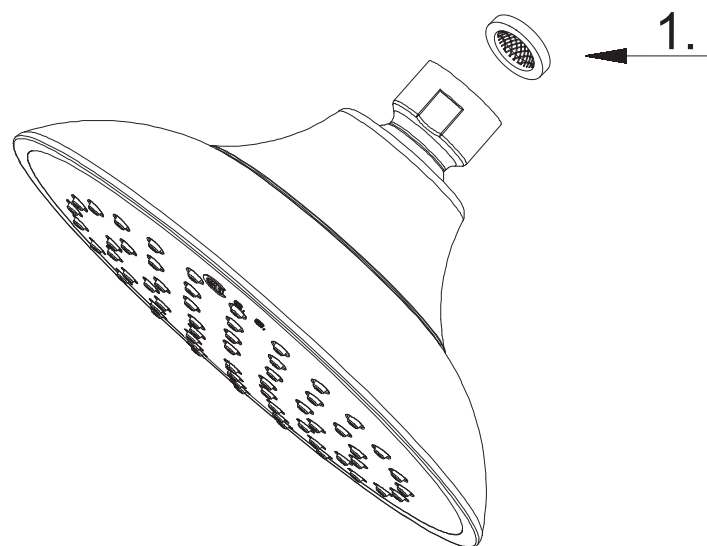

PFSH84 9055477 / 9055479
RAINFALL SHOWERHEAD

PFSH84

Model Numbers

PFSH84 Chrome
PFSH84ZBN PVD Brushed nickel

| No. | Part Name | Part NO. |
|-----|---------------|----------|
| 1 | Screen washer | A022028 |

Warranty and Codes

This product comes complete with installation, operating, care and maintenance instructions.
This PROFLO faucet carries a limited lifetime warranty when installed in residential applications.
The warranty is five years in commercial applications.