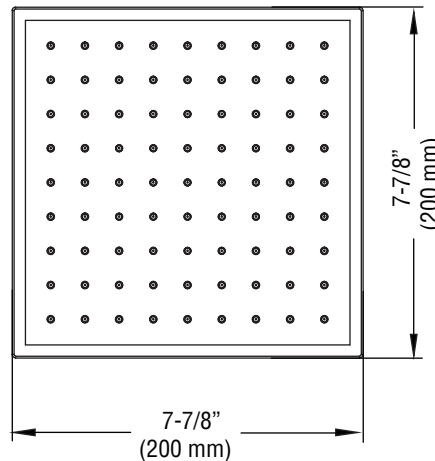

Product Specification

Model Numbers

PFSH85   Chrome
PFSH85ZBN   PVD Brushed Nickel

Warranty and Codes

This PROFLO product carries a limited lifetime warranty in residential applications. Warranty is 5 years in commercial applications. This product come complete with installation, operating, care and maintenance instructions. This product meets ASME: A112.18.1.