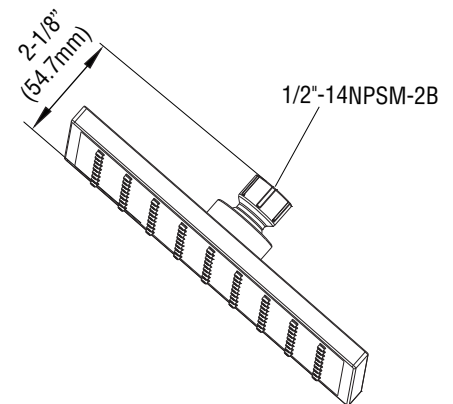

PFSH85

Modern Square Rain Showerhead

Product Features

- Single function showerhead
- ABS Plated face
- 1/2" connection
- Max. flow rate: 1.8 gpm
- Easy clean nozzles
- cUPC / WaterSense / IAPMO listed

PFSH85ZBN

Function

Full Spray

Product Specification

Model Numbers

PFSH85 Chrome
PFSH85ZBN PVD Brushed Nickel

Warranty and Codes

This PROFLO product carries a limited lifetime warranty in residential applications. Warranty is 5 years in commercial applications. This product come complete with installation, operating, care and maintenance instructions. This product meets ASME: A112.18.1.