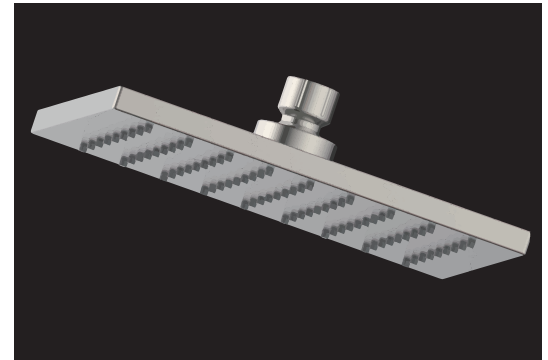

PFSH85

Modern Square Rain Showerhead

Product Features

- Single function showerhead
- ABS Plated face
- 1/2" connection
- Max. flow rate: 1.8 gpm
- Easy clean nozzles
- cUPC / WaterSense / IAPMO listed

PFSH85ZBN

Function

Full Spray

Product Specification

Model Numbers

PFSH85 Chrome
PFSH85ZBN PVD Brushed Nickel

Warranty and Codes

This PROFLO product carries a limited lifetime warranty in residential applications. Warranty is 5 years in commercial applications. This product come complete with installation, operating, care and maintenance instructions. This product meets ASME: A112.18.1.