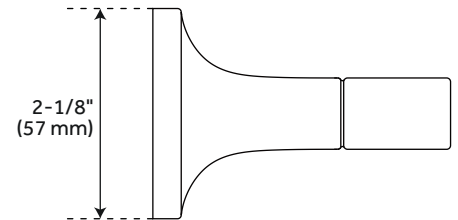

LENTZ

TOILET PAPER HOLDER

SKU: 951357

FEATURES

- Material: Zinc
- Design: Modern
- Installation Type: Wall Mount
- Mounting Hardware Included: Yes
- Mounting Hardware Concealed: Yes

CONTENTS

TOILET PAPER HOLDER PAGE 2

REVISED 03/26/2021

LENTZ

TOILET PAPER HOLDER

SKU: 951357

FEATURES

- Length: 9-3/4"
- Height: 2-1/8"
- Depth: 3-1/8"
- Base Plate Diameter: 2-1/8"
- Centers: 8"

PRODUCT IMAGE

All dimensions and specifications are nominal and may vary. Use actual products for accuracy in critical situations.