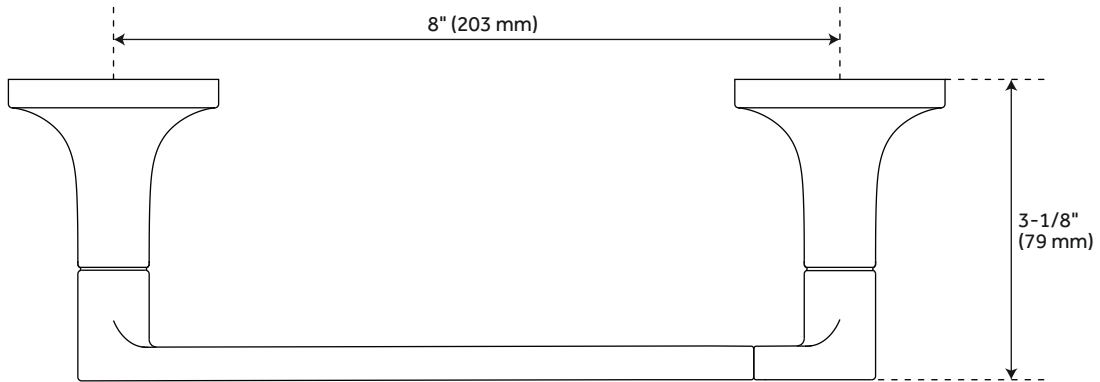

LENTZ

TOILET PAPER HOLDER

SKU: 951357

FEATURES

- Material: Zinc
- Design: Modern
- Installation Type: Wall Mount
- Mounting Hardware Included: Yes
- Mounting Hardware Concealed: Yes

CONTENTS

TOILET PAPER HOLDER PAGE 2

REVISED 03/26/2021

LENTZ

TOILET PAPER HOLDER

SKU: 951357

FEATURES

- Length: 9-3/4"
- Height: 2-1/8"
- Depth: 3-1/8"
- Base Plate Diameter: 2-1/8"
- Centers: 8"

PRODUCT IMAGE

All dimensions and specifications are nominal and may vary. Use actual products for accuracy in critical situations.