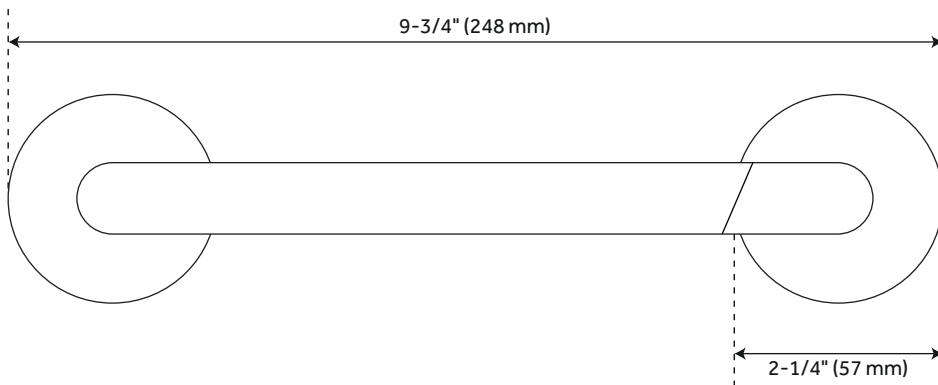

LENTZ

TOILET PAPER HOLDER

SKU: 951357

FEATURES

- Material: Zinc
- Design: Modern
- Installation Type: Wall Mount
- Mounting Hardware Included: Yes
- Mounting Hardware Concealed: Yes

CONTENTS

TOILET PAPER HOLDER PAGE 2

REVISED 03/26/2021

LENTZ

TOILET PAPER HOLDER

SKU: 951357

FEATURES

- Length: 9-3/4"
- Height: 2-1/8"
- Depth: 3-1/8"
- Base Plate Diameter: 2-1/8"
- Centers: 8"

PRODUCT IMAGE

All dimensions and specifications are nominal and may vary. Use actual products for accuracy in critical situations.